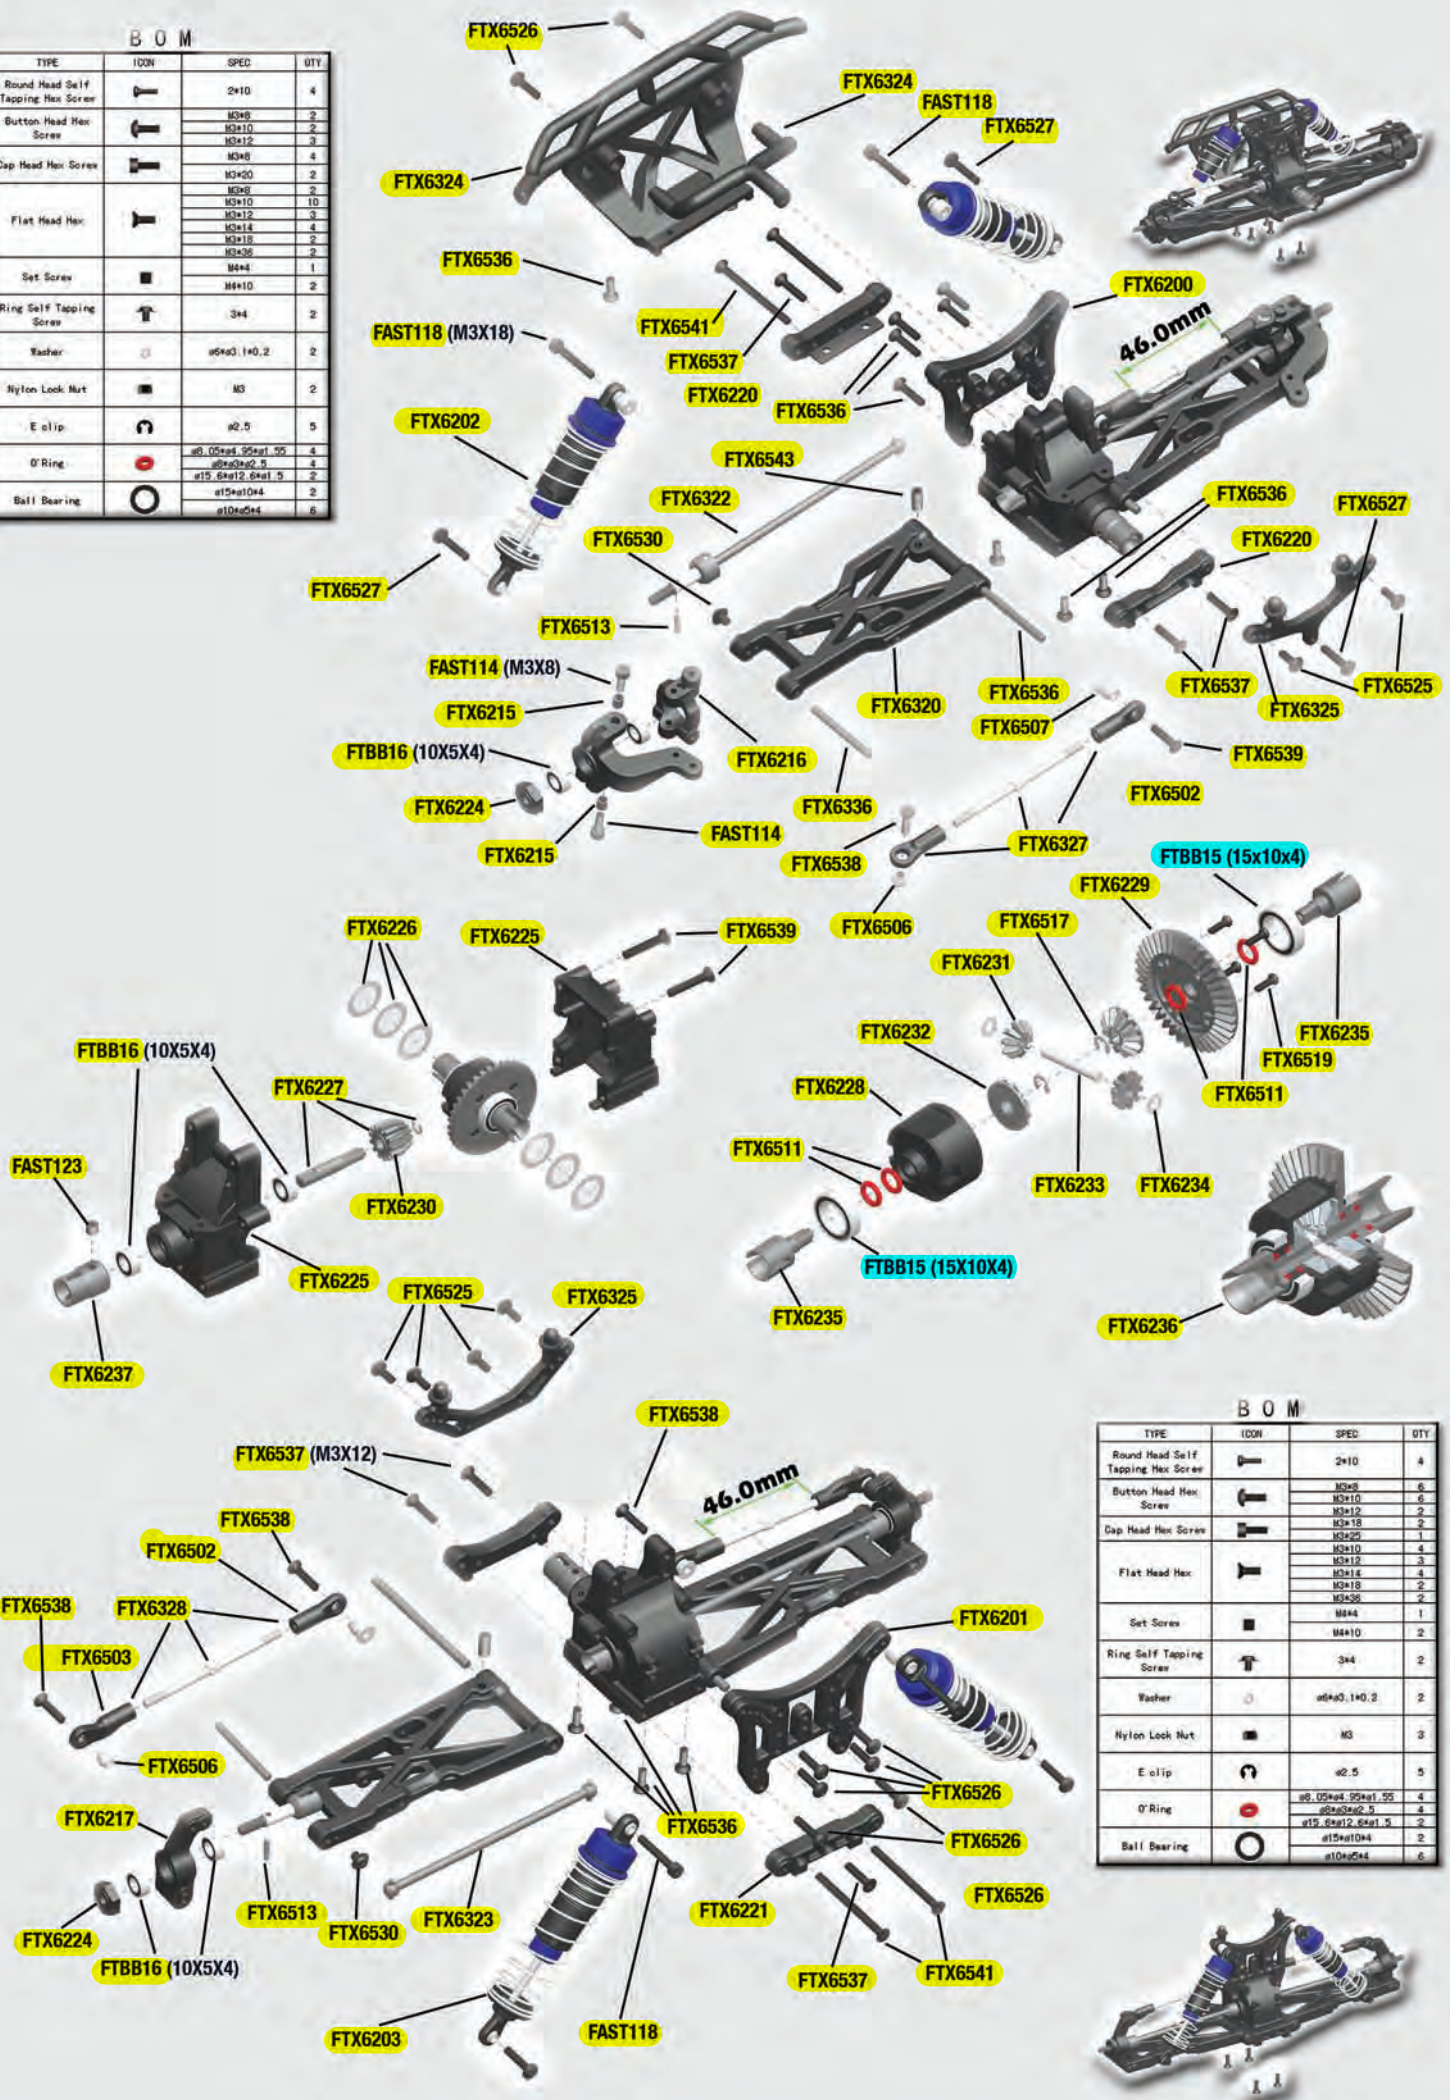

CAMPBELLTOWN HOBBIES

Your R/C Specialists

0 2 4 6 2 6 8 3 0 0

Click the **highlighted part number** to open a link to that part on the Campbelltown Hobbies website.

CARNAGE

FRONT & REAR SHOCK ASSEMBLY

B O M

TYPE	ICON	SPEC	QTY
Round Head Self Tapping Hex Screw		2*10	4
Button Head Hex Screw		M3*8	2
		M3*10	2
		M3*12	2
Cap Head Hex Screw		M3*8	4
		M3*10	2
		M3*12	3
Flat Head Hex		M3*8	1
		M3*12	4
		M3*16	2
		M3*20	2
		M3*25	2
Set Screw		M4*4	1
Ring Self Tapping Screw		3*4	2
		3*4	2
Washer		ø5*ø3.1*0.2	2
Nylon Lock Nut		M3	2
E clip		ø2.5	5
O'Ring		ø8.05*ø4.55*ø1.55	4
		ø8*ø2*2.5	4
		ø15.8*ø12.6*ø1.5	2
Ball Bearing		ø15*ø10*4	2
		ø10*ø6*4	6

B O M

TYPE	ICON	SPEC	QTY
Round Head Self Tapping Hex Screw		2*10	4
Button Head Hex Screw		M3*8	6
		M3*10	6
		M3*12	2
Cap Head Hex Screw		M3*8	1
		M3*10	4
		M3*12	3
Flat Head Hex		M3*8	4
		M3*12	2
		M3*16	2
		M3*20	2
		M3*25	2
Set Screw		M4*4	1
Ring Self Tapping Screw		3*4	2
		3*4	2
Washer		ø5*ø3.1*0.2	2
Nylon Lock Nut		M3	3
E clip		ø2.5	5
O'Ring		ø8.05*ø4.55*ø1.55	4
		ø8*ø2*2.5	4
		ø15.8*ø12.6*ø1.5	2
Ball Bearing		ø15*ø10*4	2
		ø10*ø6*4	6