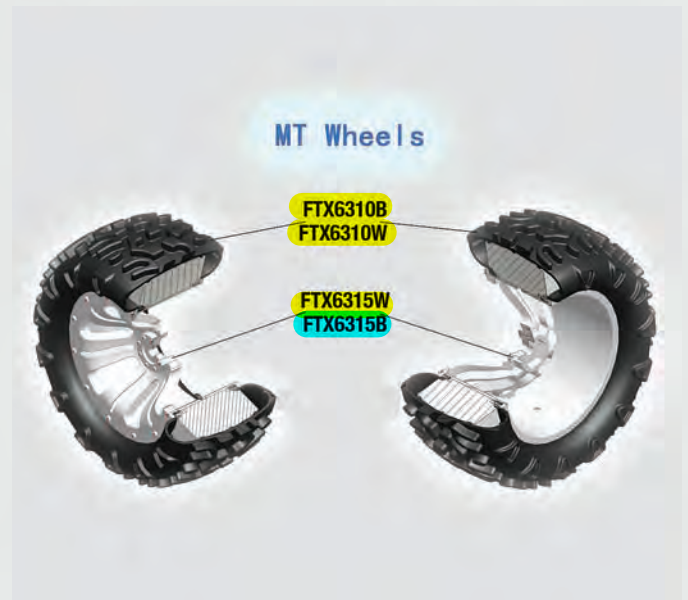

CAMPBELLTOWN HOBBIES

Your R/C Specialists

0 2 4 6 2 6 8 3 0 0

Click the **highlighted part number** to open a link to that part on the Campbelltown Hobbies website.

CARNAGE

FRONT & REAR SHOCK ASSEMBLY

B O M

TYPE	ICON	SPEC	QTY
Round Head Self Tapping Hex Screw		2*10	4
Button Head Hex Screw		M3*8	2
		M3*10	2
		M3*12	2
Cap Head Hex Screw		M3*8	4
		M3*10	2
		M3*12	3
Flat Head Hex		M3*8	1
		M3*12	4
		M3*16	2
		M3*20	2
		M3*25	2
Set Screw		M4*4	1
Ring Self Tapping Screw		3*4	2
		3*4	2
Washer		ø5*ø3.1*0.2	2
Nylon Lock Nut		M3	2
E clip		ø2.5	5
O'Ring		ø8.05*ø4.55*ø1.55	4
		ø8*ø2*2.5	4
		ø15.8*ø12.6*ø1.5	2
Ball Bearing		ø15*ø10*4	2
		ø10*ø6*4	6

B O M

TYPE	ICON	SPEC	QTY
Round Head Self Tapping Hex Screw		2*10	4
Button Head Hex Screw		M3*8	6
		M3*10	6
		M3*12	2
Cap Head Hex Screw		M3*8	1
		M3*10	4
		M3*12	3
Flat Head Hex		M3*8	4
		M3*12	2
		M3*16	2
		M3*20	2
		M3*25	2
Set Screw		M4*4	1
Ring Self Tapping Screw		3*4	2
		3*4	2
Washer		ø5*ø3.1*0.2	2
Nylon Lock Nut		M3	3
E clip		ø2.5	5
O'Ring		ø8.05*ø4.55*ø1.55	4
		ø8*ø2*2.5	4
		ø15.8*ø12.6*ø1.5	2
Ball Bearing		ø15*ø10*4	2
		ø10*ø6*4	6