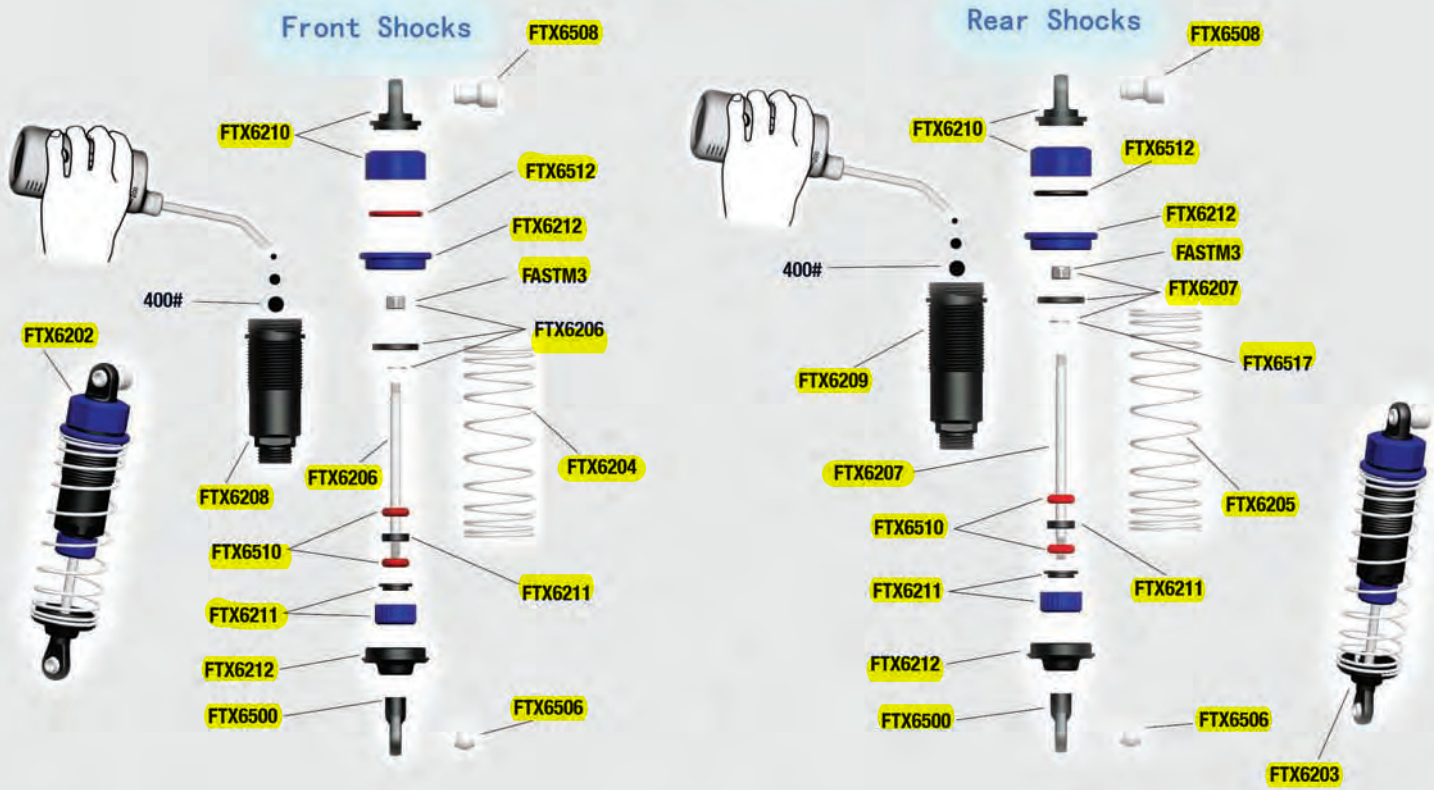

CAMPBELLTOWN HOBBIES

Your R/C Specialists

0 2 4 6 2 6 8 3 0 0

Click the **highlighted part number** to open a link to that part on the Campbelltown Hobbies website.

CARNAGE

FRONT & REAR SHOCK ASSEMBLY

B O M

TYPE	ICON	SPEC	QTY
Round Head Self Tapping Hex Screw		2*10	4
Button Head Hex Screw		M3*8	2
		M3*10	2
		M3*12	2
Cap Head Hex Screw		M3*8	4
		M3*10	2
		M3*12	3
Flat Head Hex		M3*8	1
		M3*12	4
		M3*16	2
		M3*20	2
		M3*25	2
Set Screw		M4*4	1
Ring Self Tapping Screw		3*4	2
		3*4	2
Washer		ø5*ø3.1*0.2	2
Nylon Lock Nut		M3	2
E clip		ø2.5	5
O'Ring		ø8.05*ø4.55*ø1.55	4
		ø8*ø2*2.5	4
		ø15.8*ø12.6*ø1.5	2
Ball Bearing		ø15*ø10*4	2
		ø10*ø6*4	6

B O M

TYPE	ICON	SPEC	QTY
Round Head Self Tapping Hex Screw		2*10	4
Button Head Hex Screw		M3*8	6
		M3*10	6
		M3*12	2
Cap Head Hex Screw		M3*8	1
		M3*10	4
		M3*12	3
Flat Head Hex		M3*8	4
		M3*12	2
		M3*16	2
		M3*20	2
		M3*25	2
Set Screw		M4*4	1
Ring Self Tapping Screw		3*4	2
		3*4	2
Washer		ø5*ø3.1*0.2	2
Nylon Lock Nut		M3	3
E clip		ø2.5	5
O'Ring		ø8.05*ø4.55*ø1.55	4
		ø8*ø2*2.5	4
		ø15.8*ø12.6*ø1.5	2
Ball Bearing		ø15*ø10*4	2
		ø10*ø6*4	6