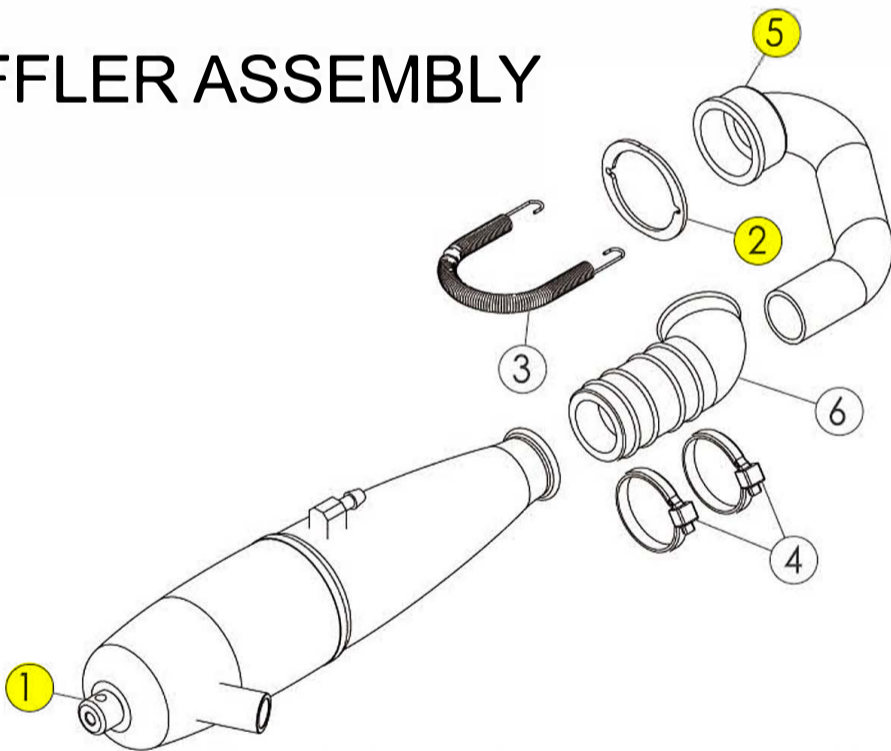

MUFFLER ASSEMBLY

ITEM	MUFFLER ASSEMBLY DESCRIPTION	PART NUMBER	QTY
1	Muffler	87229	1
2	Manifold Spring Retainer	84067	1
3	Manifold Spring	84067	1
4	Nylon Strap		2
5	Manifold	84067	1
6	Muffler Silicon Tube	87378B	1
7			
8			
9			
10			
11			
12			
13			
14			
15			
16			
17			
18			
19			
20