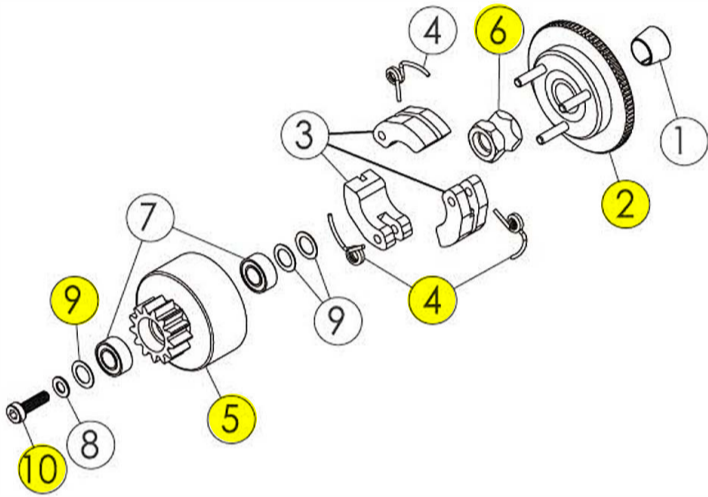

ITEM	TIRE & WHEEL DESCRIPTION	PART NUMBER	QTY
1	Tire	87097	4
2	Dish Wheel (Black or White)	88235B or 88235	4
3	Foam Insert	FR-25	4
4			
5			
6			
7			
8			
9			
10			
11			
12			
13			
14			
15			
16			
17			
18			
19			
20			

FUEL TANK

ITEM	FUEL TANK DESCRIPTION	PART NUMBER	QTY
1	Fuel Tank	87076	1
2	Fuel Filter	84112	1
3	Fuel Tank Guard	87075	1
4	Fuel Filter Holder	87075	1
5	Tie Strap		1
6	Fuel Tank Post	87074	2
7	B/H Screw M3x8	33308	2
8	B/H Screw M3x12	33312	2
9	F/H Screw M3x10	31310	1
10			
11			
12			
13			
14			
15			
16			
17			
18			
19			
20			

ENGINE MOUNT

ITEM	ENGINE MOUNT DESCRIPTION	PART NUMBER	QTY
1	.21 or .28 Engine		1
2	Engine Mount	87079	2
3	Engine Mount Spacer	87079-1	2
4	Engine Mount Plate	87077B	1
5	Spring Washer 3.1x5x1.5	3SW3NI	4
6	Nylon Nut M3	39008	4
7	Cap Screw M3x14	32314	4
8	Engine Mount Screw	39408	4
9			
10			
11			
12			
13			
14			
15			
16			
17			
18			
19			
20			

CLUTCH ASSEMBLY

ITEM	CLUTCH ASSEMBLY DESCRIPTION	PART NUMBER	QTY
1	Collar	84057C	1
2	Flywheel	84057	1
3	Clutch Shoe	84052	3
4	Clutch Spring	84053	3
5	Clutch Bell	FR-24D	1
6	Flywheel Nut	224044	1
7	Bearing 5x10x4	84077	2
8	Washer Spacer 3.1x6x0.5	84187W	1
9	Shim 5.1x8x0.25	84187W	3
10	Cap Screw M3x8	32308	1
11			
12			
13			
14			
15			
16			
17			
18			
19			
20			