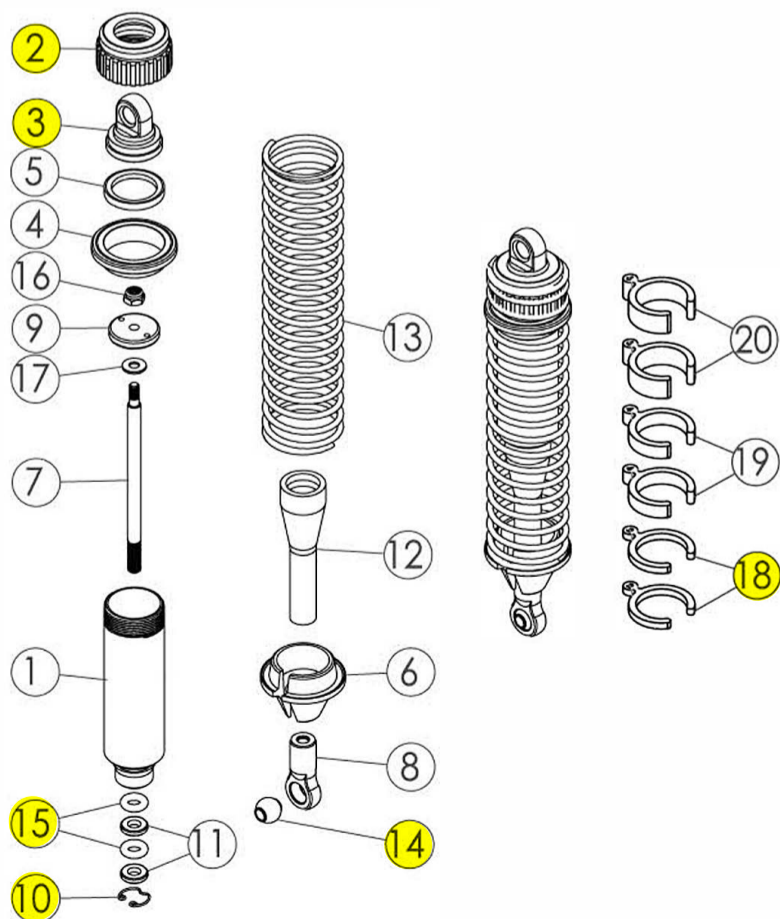

REAR SHOCK & SPRING

ITEM	REAR SHOCK ASSEMBLY DESCRIPTION	PART NUMBER	QTY
1	Rear Shock Body	86046S	2
2	Rear Shock Cap	86046S	2
3	Shock Mount Holder	86050	2
4	Spring Holder Top	86050	2
5	Shock Bladder	86049	2
6	Spring Holder Bottom	86050	2
7	Rear Shock Shaft	87126	2
8	Shock End	86050	2
9	Piston	86048	2
10	Shock Seal Clip	87398	2
11	Shock Seal Spacer	87398	4
12	Shock Dust Cover	87018	2
13	Rear Shock Spring	88097-1	2
14	Ball 6.8mm	30004	2
15	O-Ring 3.4x2	87398	4
16	Nylon Nut M2.6	39007	2
17	Washer 2.7x6.5x0.6	36802	2
18	Spring Pre-Load Spacer 2mm	86050	2
19	Spring Pre-Load Spacer 4mm	86050	2
20	Spring Pre-Load Spacer 6mm	86050	2
21			
22			
23			
24			
25			
26			
27			
28			
29			
30			
31			
32			
33			
34			
35			
36			
37			
38			
39			
40			
41			
42			
43			
44			
45