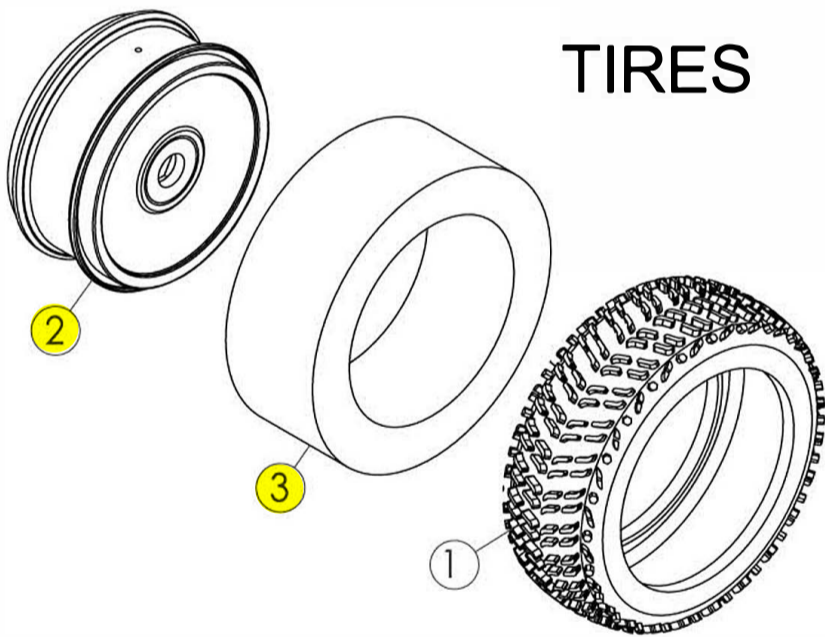

ITEM	TIRE & WHEEL DESCRIPTION	PART NUMBER	QTY
1	Tire	87097	4
2	Dish Wheel (Black or White)	88235B or 88235	4
3	Foam Insert	FR-25	4
4			
5			
6			
7			
8			
9			
10			
11			
12			
13			
14			
15			
16			
17			
18			
19			
20