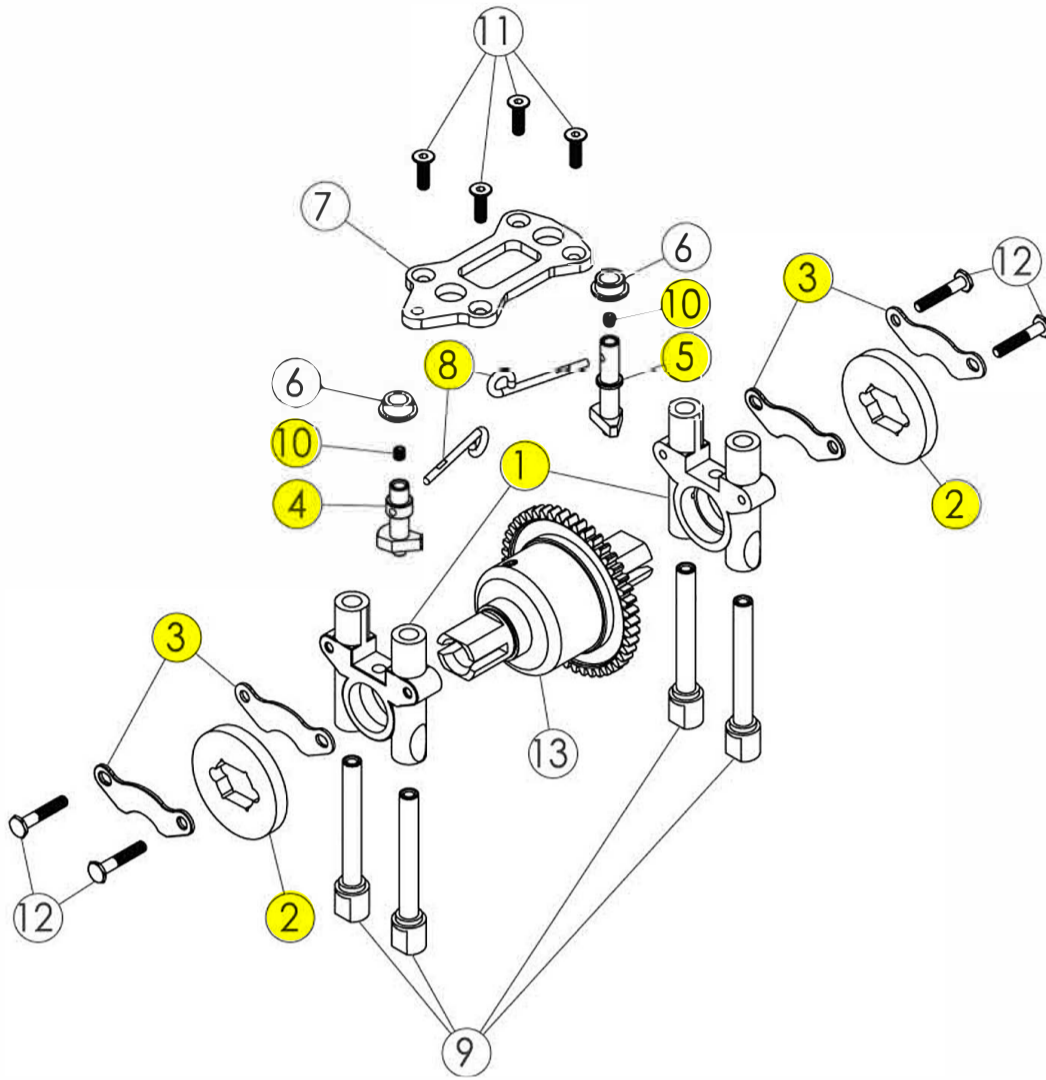

CENTER DIFFERENTIAL SET

ITEM	CENTER DIFF SET DESCRIPTION	PART NUMBER	QTY
1	Center Differential Mount	87048	2
2	Fiber Brake Disk	89143	2
3	Brake Pad	87049	4
4	Brake Cam Short	87054	1
5	Brake Cam Long	87054	1
6	Brake Cam Spacer	87051-1	2
7	Alum Center Differential Top Plate	87051	1
8	Brake Lever	87054	2
9	Center Differential Mount Post	87050	4
10	Set Screw M3x3	38303	2
11	F/H Screw M3x10	31310	4
12	Hex Screw M3x16.5	34316	4
13	Center Differential Unit	-	1
14			
15			
16			
17			
18			
19			
20			
21			
22			
23			
24			
25			
26			
27			
28			
29			
30			
31			
32			
33			
34			
35			
36			
37			
38			
39			
40			
41			
42			
43			
44			
45