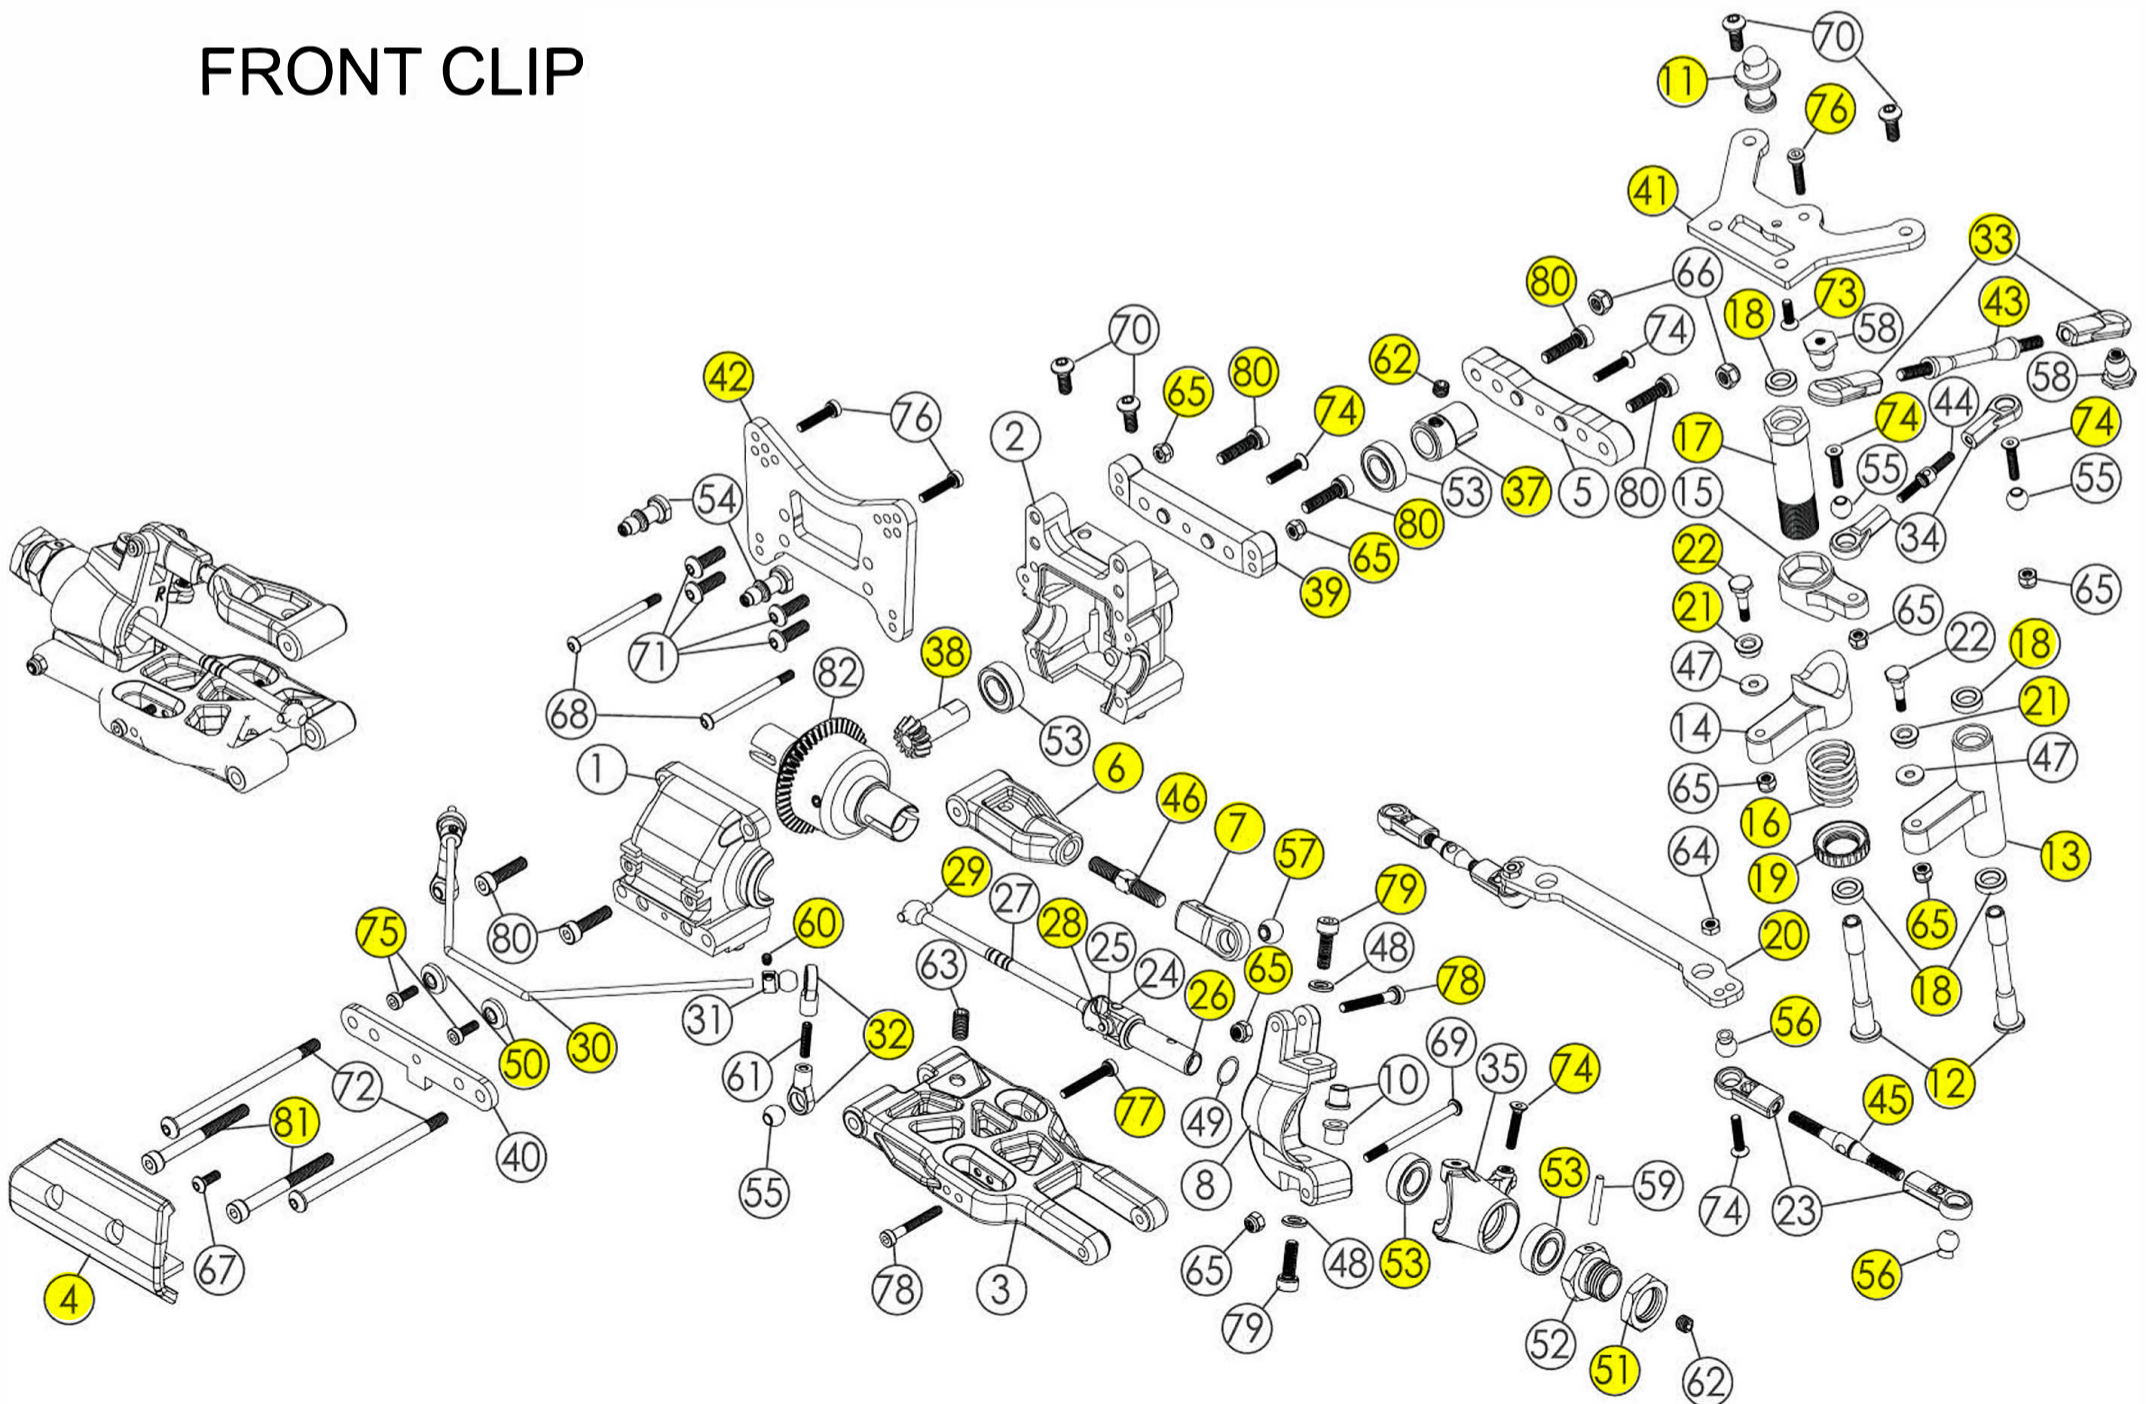

ITEM	FRONT CLIP DESCRIPTION	PART NUMBER	QTY
46	Suspension Arm Tumbuckle M5x31	87330	2
47	Servo Saver Washer 3.1x9x1	87056	2
48	C-Hub Washer 4.1x8x1.2	36805	4
49	Shim 8.1x10x0.1	HB-397	2
50	Alum Collar	87044S	2
51	Wheel Hex Nut	84022H	2
52	Wheel Hub	87027	2
53	Bearing 8x16x5	84076	6
54	Shock Ball Stud 5.8mm	88094	2
55	Ball 6.8mm	30004	4
56	Ball Flanged 6.8mm	30003	4
57	Ball 7.8mm	30001	2
58	Ball Flanged 7.8mm	30005	2
59	Pin 2.5x16.8	87027-1	2
60	Set Screw M3x3	38303	2
61	Set Screw M3x12	38312	2
62	Set Screw M5x4	38504	3
63	Set Screw M5x10	38510	2
64	Nut M3	39004	2
65	Nylon Nut M3	39008	10
66	Nylon Nut M4	39009	2
67	B/H Screw M3x8	33308	1
68	B/H Shoulder Screw M3x38	87555	2
69	B/H Shoulder Screw M3x40	87555	2
70	B/H Screw M4x10	33410	4
71	B/H Screw M4x12	33412	4
72	B/H Shoulder Screw M4x66	87554	2
73	F/H Screw M3x10	31310	1
74	F/H Screw M3x15	31315	8
75	Cap Screw M3x8	32308	2
76	Cap Screw M3x14	32314	3
77	Cap Screw M3x20	32320	2
78	Cap Shoulder Screw M3x22	32322	4
79	Cap Screw M4x12	32412	4
80	Cap Screw M4x15	32415	6
81	Cap Shoulder Screw M4x40	32440	2
82	Front/Rear Differential	-	1
83			
84			
85			
86			
87			
88			
89			
90			

FRONT CLIP