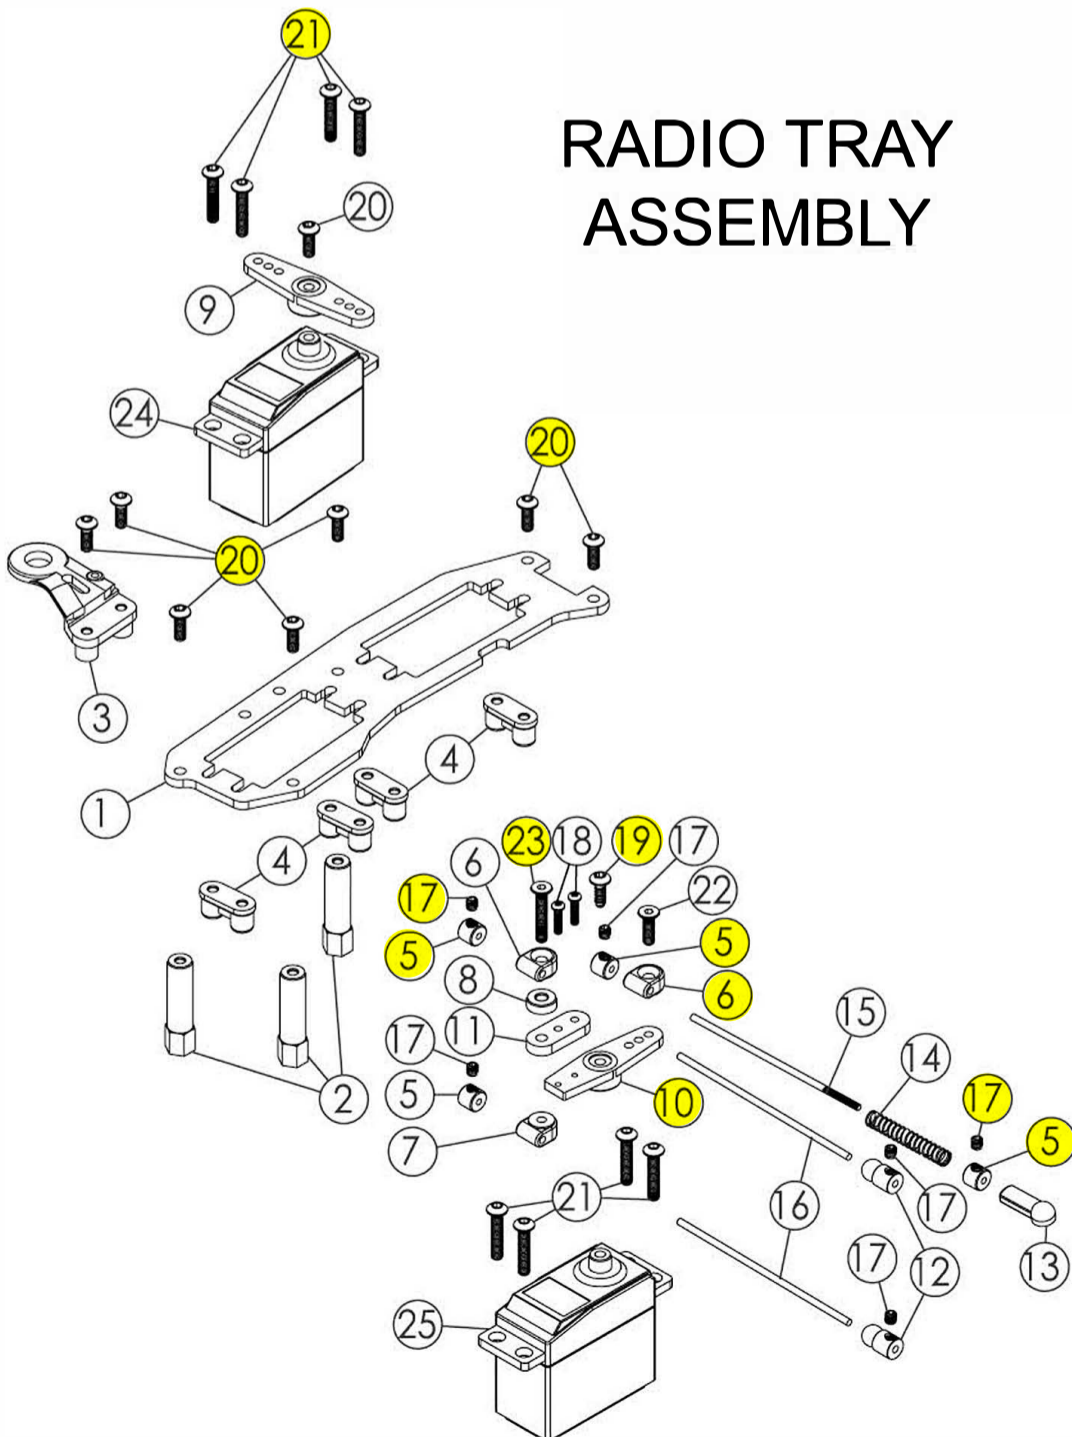

CLUTCH ASSEMBLY

ITEM	CLUTCH ASSEMBLY DESCRIPTION	PART NUMBER	QTY
1	Collar	84057C	1
2	Flywheel	84057	1
3	Clutch Shoe	84052	3
4	Clutch Spring	84053	3
5	Clutch Bell	FR-24D	1
6	Flywheel Nut	224044	1
7	Bearing 5x10x4	84077	2
8	Washer Spacer 3.1x6x0.5	84187W	1
9	Shim 5.1x8x0.25	84187W	3
10	Cap Screw M3x8	32308	1
11			
12			
13			
14			
15			
16			
17			
18			
19			
20			

BATTERY BOX

ITEM	BATTERY BOX DESCRIPTION	PART NUMBER	QTY
1	Battery Box	87603	1
2	Battery Box Lid	87603	1
3	Battery Box Side Lid	87603	1
4	Switch Cover - Blue	84133	1
5	Battery Box Dust Seal	87603	1
6	Pin 2.5x22.8	87603	1
7	B/H Screw M3x5	33305	1
8	B/H Screw M3x8	33308	4
9	Phillips Screw M2x10	35210	2
10	On/Off Switch	SSW-GS	1
11	Receiver Battery Holder	-	1
12	2.4GHz Small Receiver	-	1
13			
14			
15			
16			
17			
18			
19			
20			
21			
22			
23			
24			
25			
26			
27			
28			
29			
30			
31			
32			
33			
34			
35			
36			
37			
38			
39			
40			
41			
42			
43			
44			
45			

RADIO TRAY ASSEMBLY

ITEM	RADIO TRAY ASSEMBLY DESCRIPTION	PART NUMBER	QTY
1	Radio Tray	87085B	1
2	Radio Tray Post	87086	3
3	Transponder Mount	87089	1
4	Servo Mounting Holder	87088	4
5	Rod Collar 1.8x6x5	36803	4
6	Throttle Pivot A	87091	2
7	Throttle Pivot B	87092	1
8	Throttle Pivot Spacer	87092	1
9	Servo Horn A	87604	1
10	Servo Horn B	87604	1
11	Servo Horn C	87092	1
12	Ball Collar 5.8mm	36804	2
13	Throttle Rod End	87091	1
14	Throttle Spring 3.6x0.4x27	87091	1
15	Threaded Servo Rod Ø1.8x60mm	87091	1
16	Servo Rod Ø1.8x64mm	87092	2
17	Set Screw M3x3	38303	6
18	Phillips Screw M2x8	35208	2
19	B/H Tap Screw M3x8	33308T	1
20	B/H Screw M3x8	33308	8
21	B/H Screw M3x12	33312	8
22	F/H Screw M3x10	31310	1
23	F/H Screw M3x17	31317	1
24	Servo A	-	1
25	Servo B	-	1
26			
27			
28			
29			
30			
31			
32			
33			
34			
35			
36			
37			
38			
39			
40			
41			
42			
43			
44			
45			