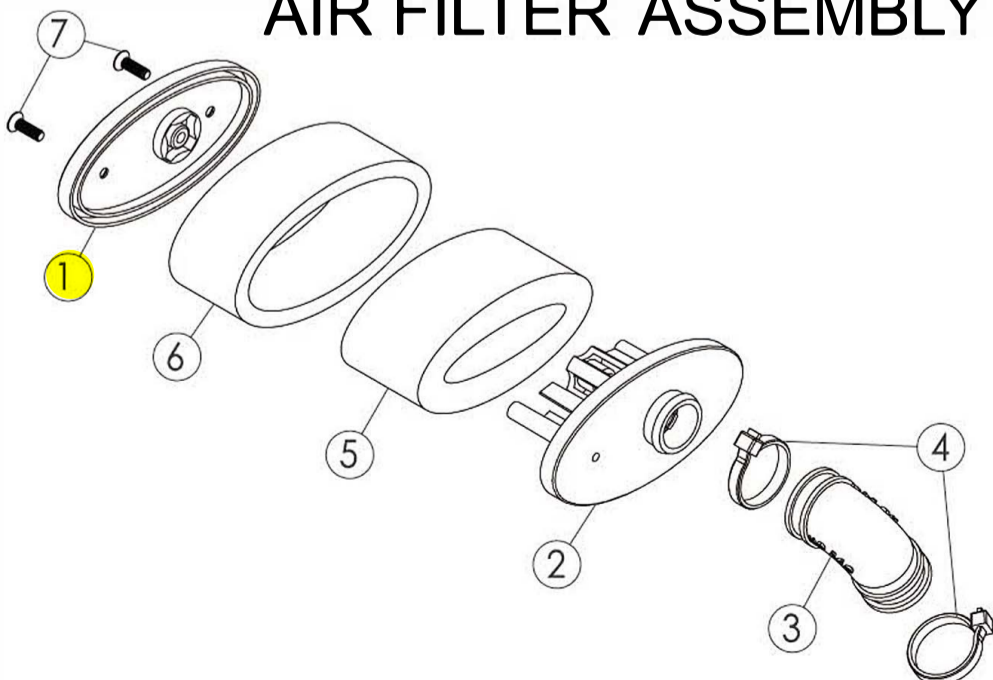

CLUTCH ASSEMBLY

ITEM	CLUTCH ASSEMBLY DESCRIPTION	PART NUMBER	QTY
1	Collar	84057C	1
2	Flywheel	84057	1
3	Clutch Shoe	84052	3
4	Clutch Spring	84053	3
5	Clutch Bell	FR-24D	1
6	Flywheel Nut	224044	1
7	Bearing 5x10x4	84077	2
8	Washer Spacer 3.1x6x0.5	84187W	1
9	Shim 5.1x8x0.25	84187W	3
10	Cap Screw M3x8	32308	1
11			
12			
13			
14			
15			
16			
17			
18			
19			
20			

AIR FILTER ASSEMBLY

ITEM	AIR FILTER ASSEMBLY DESCRIPTION	PART NUMBER	QTY
1	Air Filter Cap	86040	1
2	Air Filter Base	86040	1
3	Intake Tube	88064-1	1
4	Nylon Strap	88064-1	2
5	Air Filter Inner Foam	88093	1
6	Air Filter Outer Foam	88093	1
7	F/H Screw M3x10	31310	2
8			
9			
10			
11			
12			
13			
14			
15			
16			
17			
18			
19			
20			