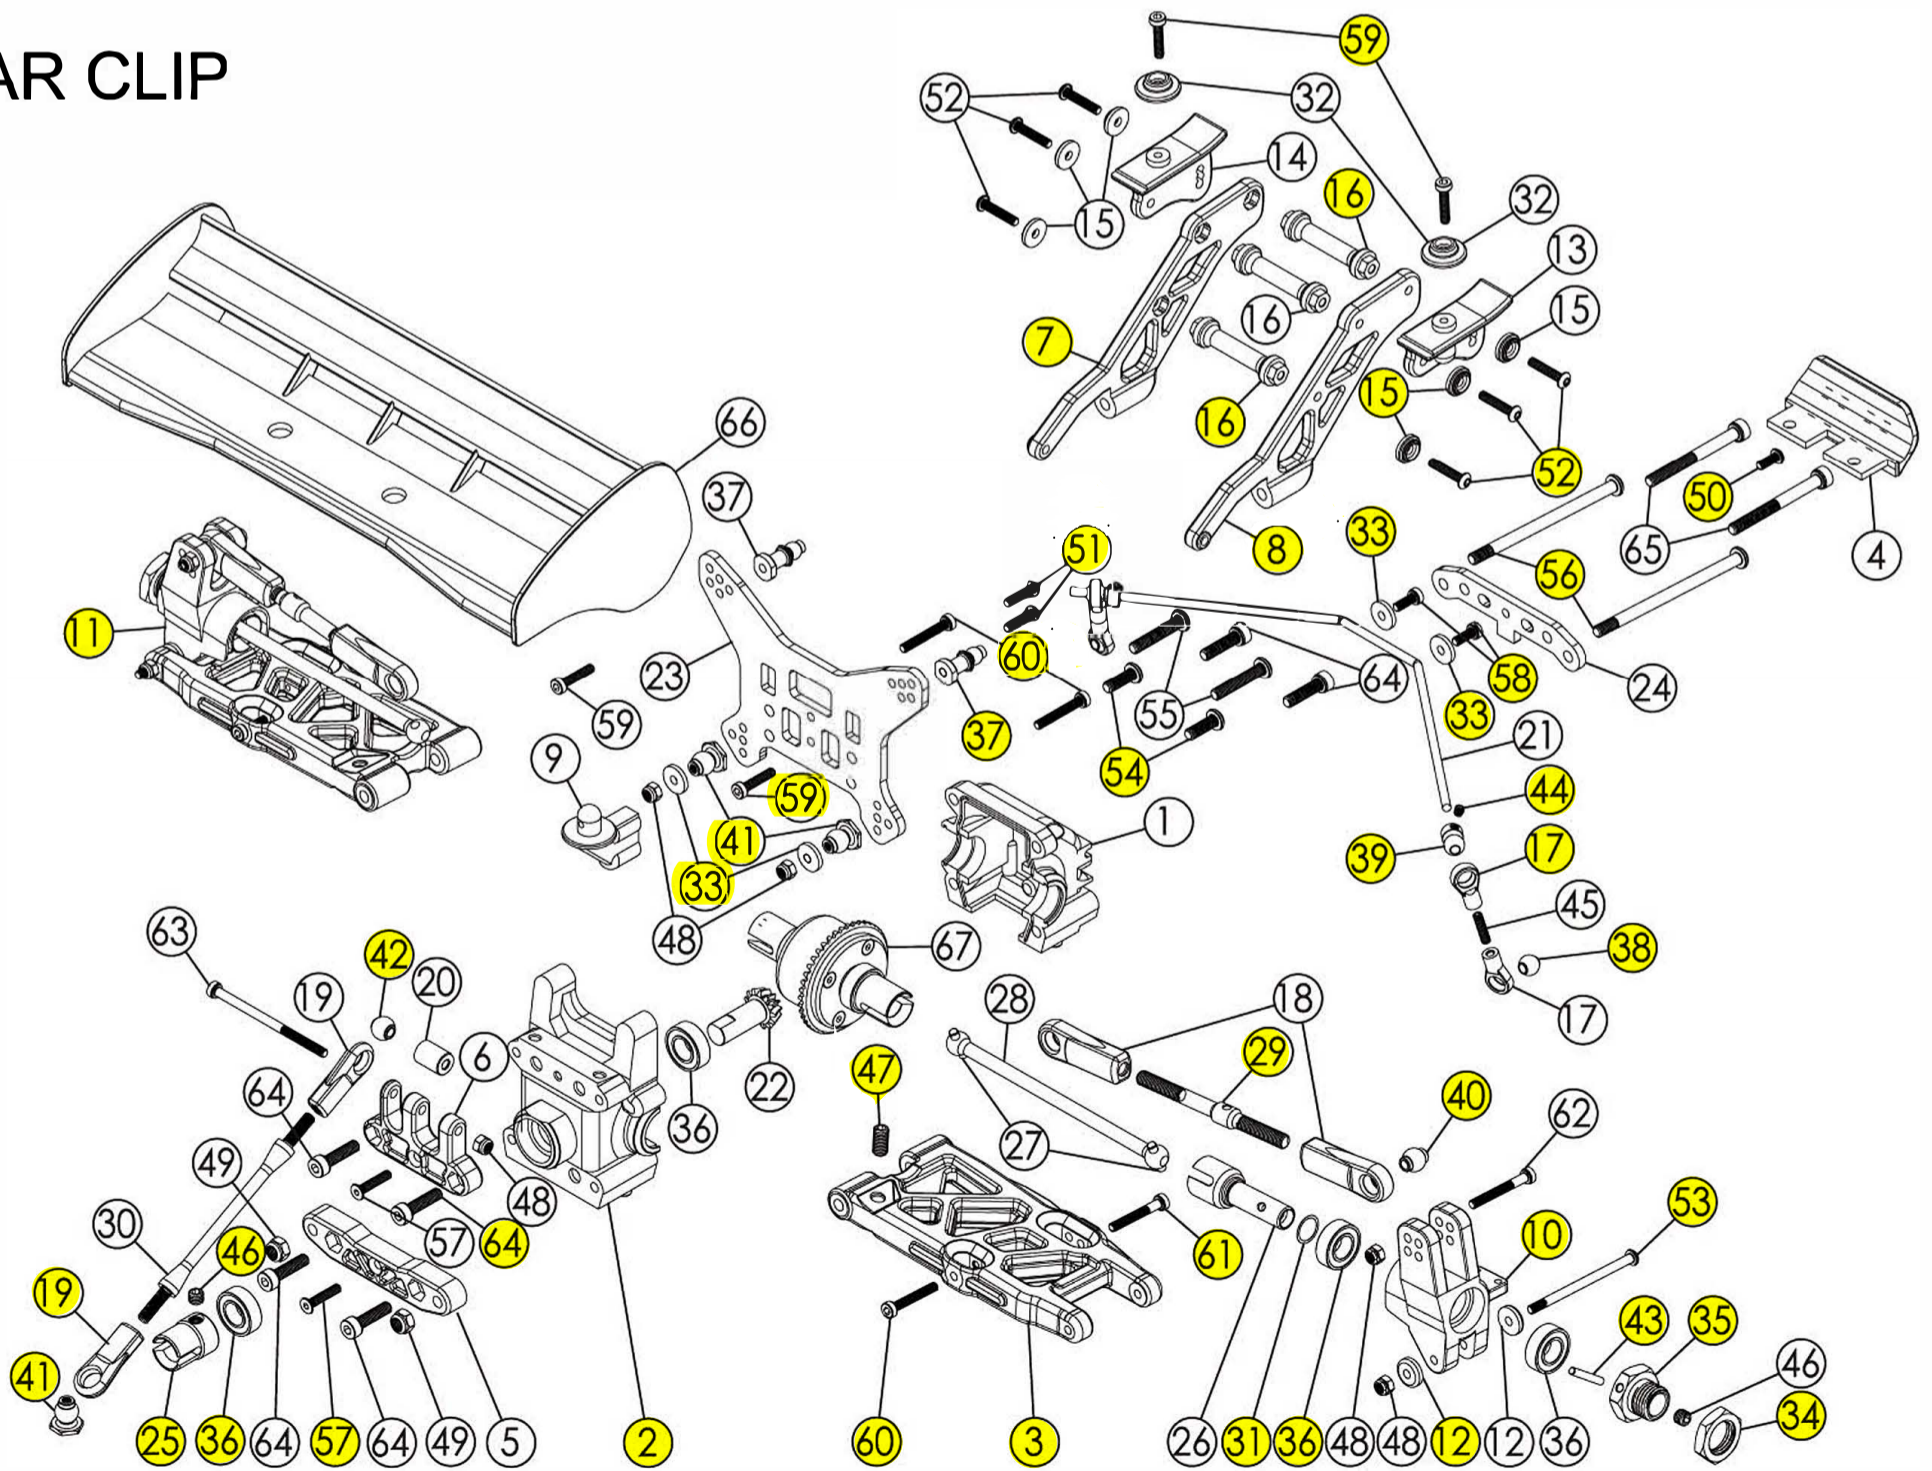

ITEM	REAR CLIP DESCRIPTION	PART NUMBER	QTY
46	Set Screw M5x4	38504	3
47	Set Screw M5x10	38510	2
48	Nylon Nut M3	39008	7
49	Nylon Nut M4	39009	2
50	B/H Screw M3x8	33308	1
51	B/H Screw M3x12	33312	2
52	B/H Screw M3x15	33315	6
53	B/H Shoulder Screw M3x47	87555	2
54	B/H Screw M4x12	33412	2
55	B/H Screw M4x22	33422	2
56	B/H Shoulder Screw M4x66	87554	2
57	F/H Screw M3x15	31315	2
58	Cap Screw M3x8	32308	2
59	Cap Screw M3x14	32314	4
60	Cap Screw M3x20	32320	4
61	Cap Shoulder Screw M3x22	32322	2
62	Cap Shoulder Screw M3x25	32325	2
63	Cap Shoulder Screw M3x50	32350	1
64	Cap Screw M4x15	32415	6
65	Cap Shoulder Screw M4x40	32440	2
66	Rear Wing(Black or White)	87093B or 87093W	1
67	Front/Rear Differential	-	1
68			
69			
70			
71			
72			
73			
74			
75			
76			
77			
78			
79			
80			
81			
82			
83			
84			
85			
86			
87			
88			
89			
90			

REAR CLIP