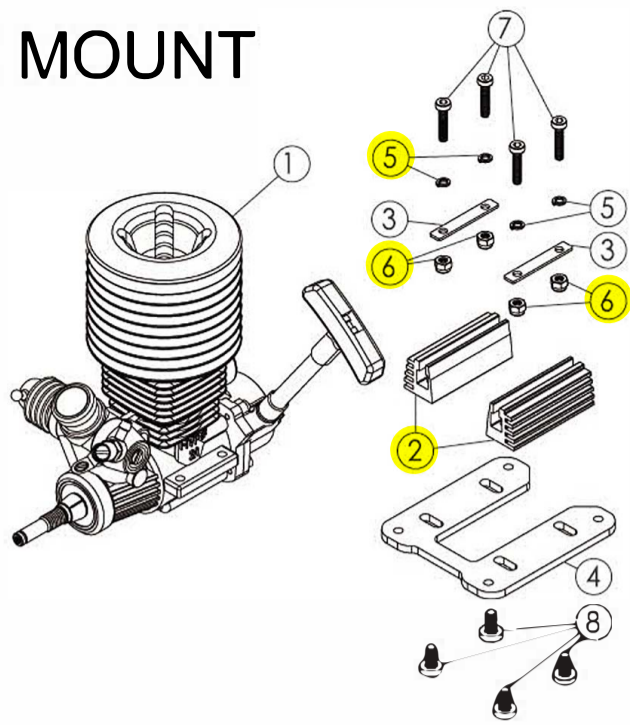

ENGINE MOUNT