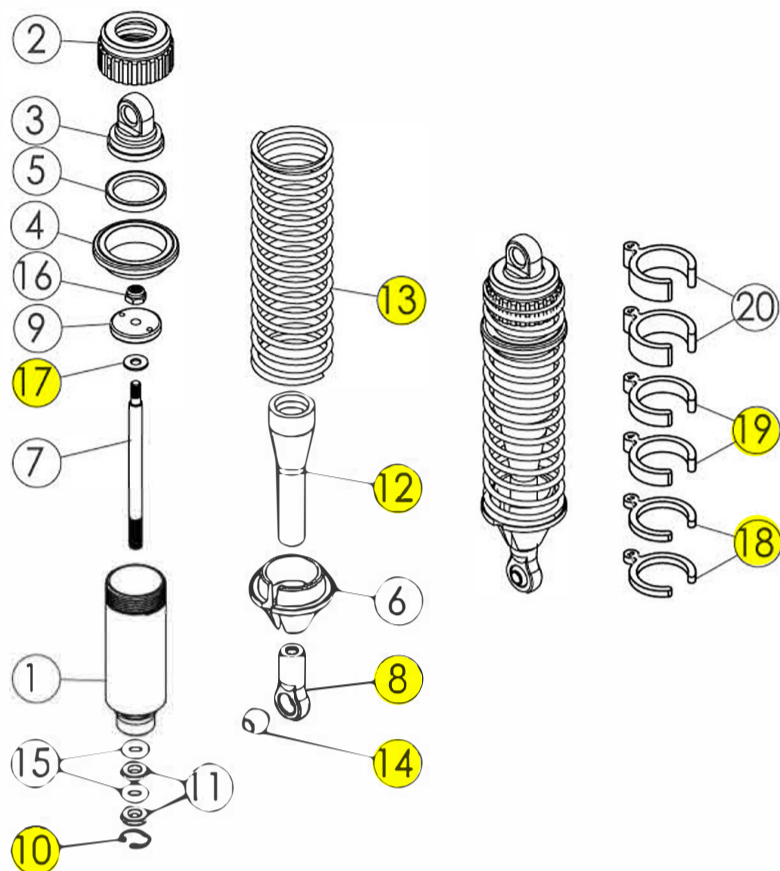

FRONT SHOCK & SPRING

ITEM	FRONT SHOCK ASSEMBLY DESCRIPTION	PART NUMBER	QTY
1	Front Shock Body	86045S	2
2	Front Shock Cap	86045S	2
3	Shock Mount Holder	86050	2
4	Spring Holder Top	86050	2
5	Shock Bladder	86049	2
6	Spring Holder Bottom	86050	2
7	Front Shock Shaft	87125	2
8	Shock End	86050	2
9	Piston	86048	2
10	Shock Seal Clip	87398	2
11	Shock Seal Spacer	87398	4
12	Shock Dust Cover	87018	2
13	Front Shock Spring	88096-1	2
14	Ball 6.8mm	30004	2
15	O-Ring 3.4x2	87398	4
16	Nylon Nut M2.6	39007	2
17	Washer 2.7x6.5x0.6	36802	2
18	Spring Pre-Load Spacer 2mm	86050	2
19	Spring Pre-Load Spacer 4mm	86050	2
20	Spring Pre-Load Spacer 6mm	86050	2
21			
22			
23			
24			
25			
26			
27			
28			
29			
30			
31			
32			
33			
34			
35			
36			
37			
38			
39			
40			
41			
42			
43			
44			
45