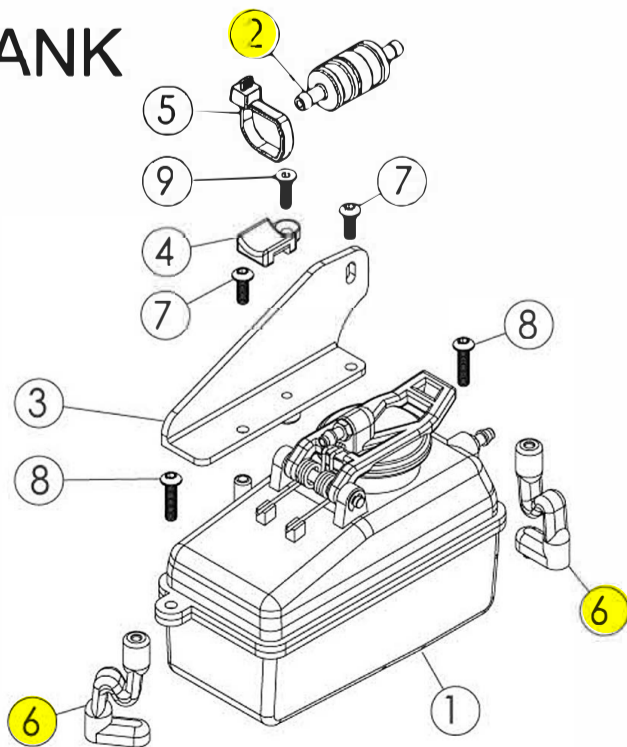

FUEL TANK

ITEM	FUEL TANK DESCRIPTION	PART NUMBER	QTY
1	Fuel Tank	87076	1
2	Fuel Filter	84112	1
3	Fuel Tank Guard	87075	1
4	Fuel Filter Holder	87075	1
5	Tie Strap		1
6	Fuel Tank Post	87074	2
7	B/H Screw M3x8	33308	2
8	B/H Screw M3x12	33312	2
9	F/H Screw M3x10	31310	1
10			
11			
12			
13			
14			
15			
16			
17			
18			
19			
20