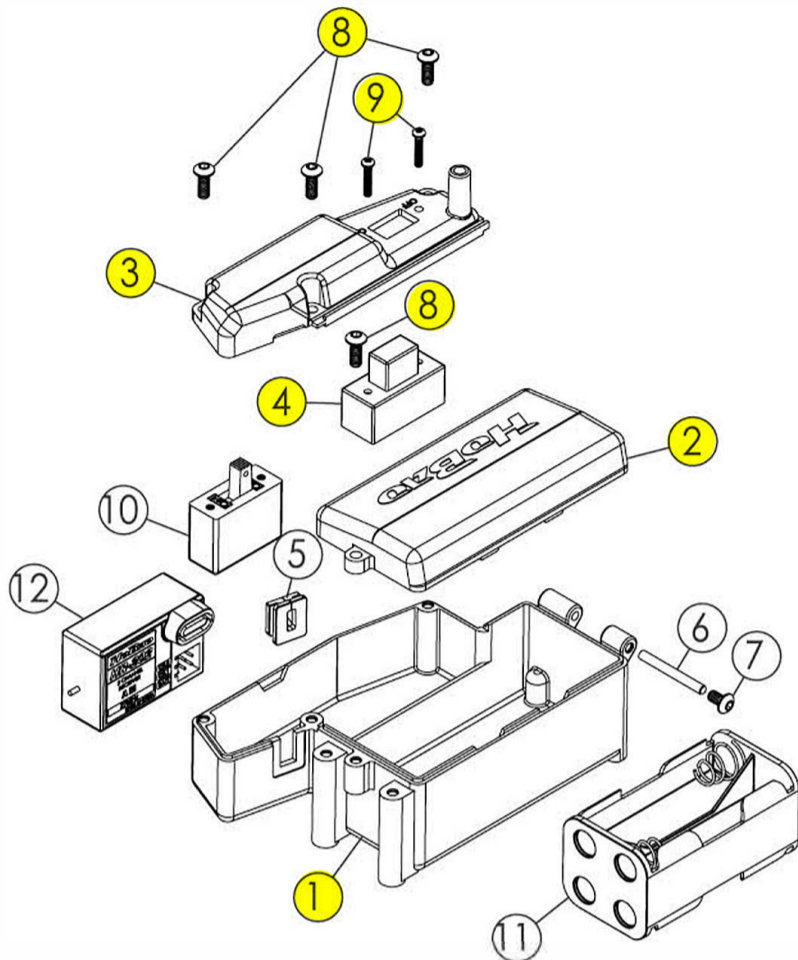

BATTERY BOX

ITEM	BATTERY BOX DESCRIPTION	PART NUMBER	QTY
1	Battery Box	87603	1
2	Battery Box Lid	87603	1
3	Battery Box Side Lid	87603	1
4	Switch Cover - Blue	84133	1
5	Battery Box Dust Seal	87603	1
6	Pin 2.5x22.8	87603	1
7	B/H Screw M3x5	33305	1
8	B/H Screw M3x8	33308	4
9	Phillips Screw M2x10	35210	2
10	On/Off Switch	SSW-GS	1
11	Receiver Battery Holder	-	1
12	2.4GHz Small Receiver	-	1
13			
14			
15			
16			
17			
18			
19			
20			
21			
22			
23			
24			
25			
26			
27			
28			
29			
30			
31			
32			
33			
34			
35			
36			
37			
38			
39			
40			
41			
42			
43			
44			
45