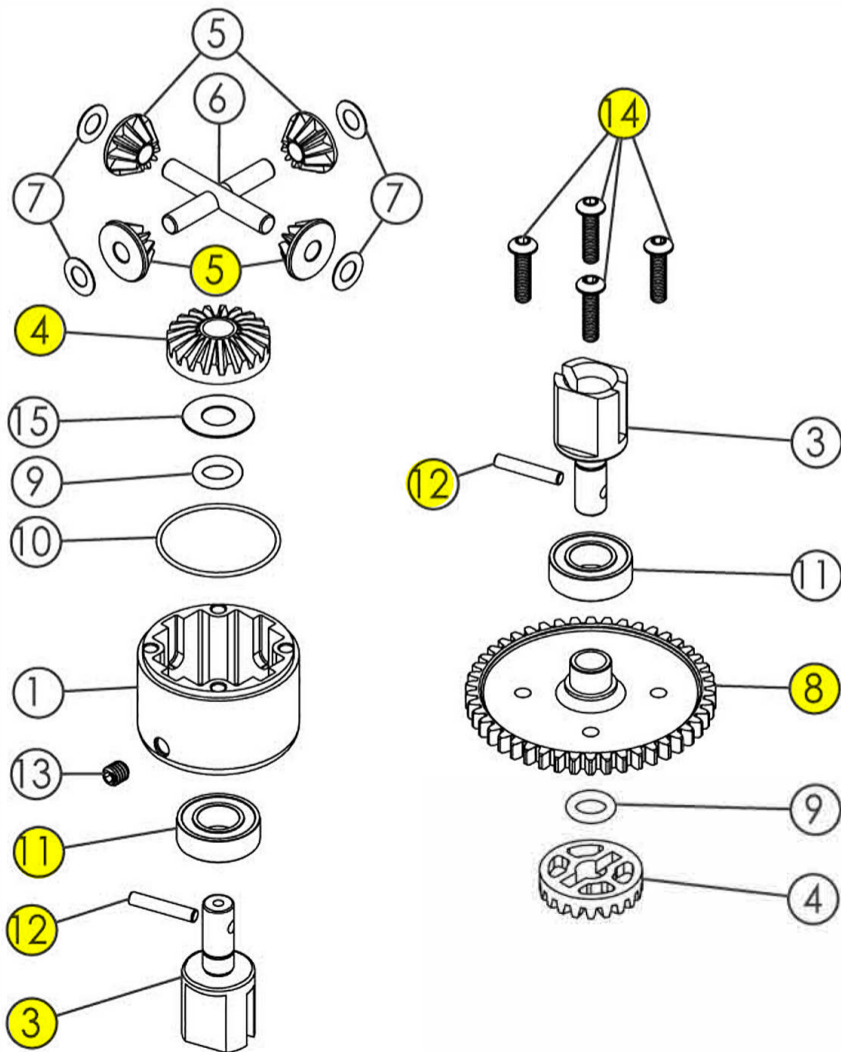

REAR CLIP

FRONT & REAR DIFFERENTIAL

ITEM	F&R DIFFERENTIAL DESCRIPTION	PART NUMBER	QTY
1	Differential Case	87004	2
2	Included With Differential Case	87004	2
3	Differential Outdrive Cup	87003	4
4	Bevel Gear 20T	87002	4
5	Bevel Gear 10T	87002	8
6	Differential Cross Pins	87002	4
7	Spacer 4.1x8x0.25	87002	8
8	Crown Gear 43T	87001	2
9	O-Ring 5.8x1.9	36101	4
10	O-Ring 22x0.9	36102	2
11	Bearing 8x16x5	84076	4
12	Pin-2.5x13.8	36001	4
13	Set Screw M4x4	38404	2
14	F/H Screw M3x10	31310	8
15			
16			
17			
18			
19			
20			
21			
22			
23			
24			
25			
26			
27			
28			
29			
30			
31			
32			
33			
34			
35			
36			
37			
38			
39			
40			
41			
42			
43			
44			
45			

CENTER DIFFERENTIAL

ITEM	CENTER DIFFERENTIAL DESCRIPTION	PART NUMBER	QTY
1	Differential Case	87004	1
2	Included With Differential Case	87004	1
3	Differential Outdrive Cup	87006	2
4	Bevel Gear 20T	87002	2
5	Bevel Gear 10T	87002	4
6	Differential Cross Pins	87002	2
7	Spacer 4.1x8x0.25	87002	4
8	Center Spur Gear 46T	87005	1
9	O-Ring 5.8x1.9	36101	2
10	O-Ring 22x0.9	36102	1
11	Bearing 8x16x5	84076	2
12	Pin-2.5x13.8	36001	2
13	Set Screw M4x4	38404	1
14	B/H Screw M3x12	33312	4
15	Spacer 6.2x13.9x0.3	87005-1	1
16			
17			
18			
19			
20			
21			
22			
23			
24			
25			
26			
27			
28			
29			
30			
31			
32			
33			
34			
35			
36			
37			
38			
39			
40			
41			
42			
43			
44			
45			