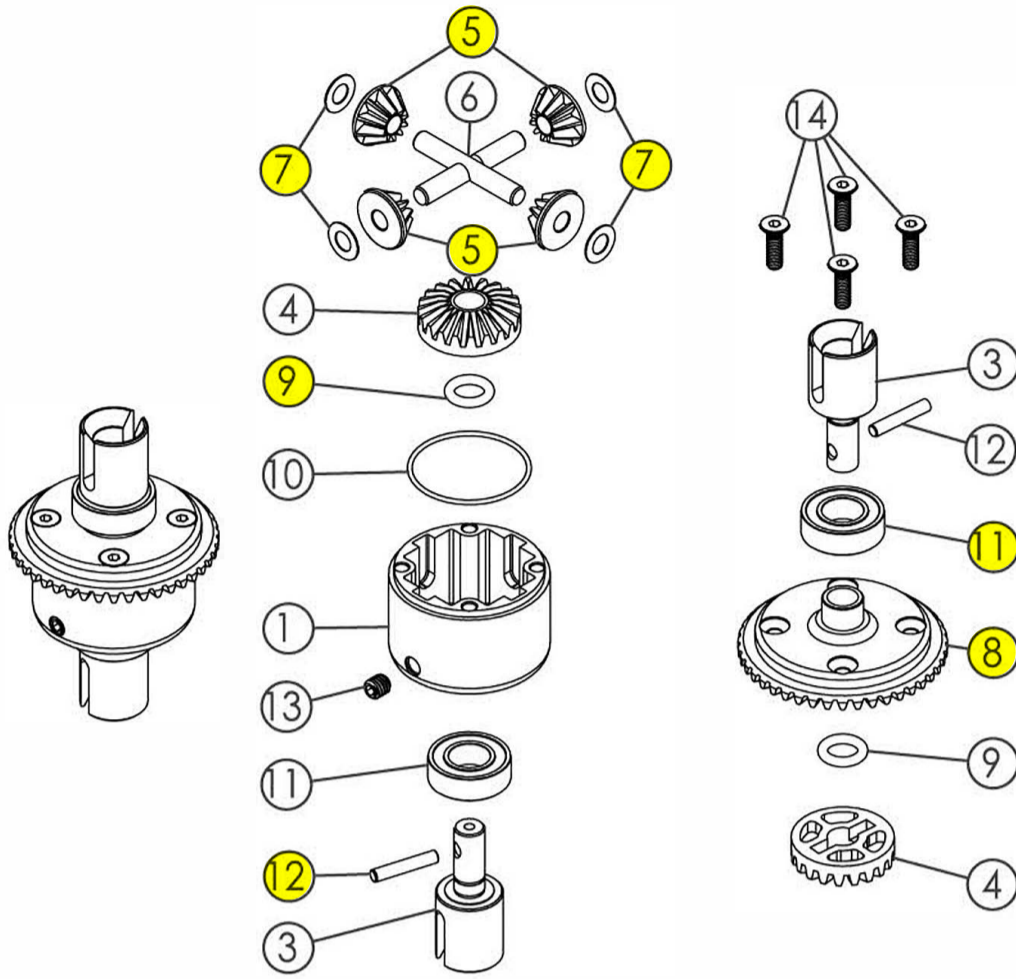

FRONT & REAR DIFFERENTIAL

ITEM	F&R DIFFERENTIAL DESCRIPTION	PART NUMBER	QTY
1	Differential Case	87004	2
2	Included With Differential Case	87004	2
3	Differential Outdrive Cup	87003	4
4	Bevel Gear 20T	87002	4
5	Bevel Gear 10T	87002	8
6	Differential Cross Pins	87002	4
7	Spacer 4.1x8x0.25	87002	8
8	Crown Gear 43T	87001	2
9	O-Ring 5.8x1.9	36101	4
10	O-Ring 22x0.9	36102	2
11	Bearing 8x16x5	84076	4
12	Pin-2.5x13.8	36001	4
13	Set Screw M4x4	38404	2
14	F/H Screw M3x10	31310	8
15			
16			
17			
18			
19			
20			
21			
22			
23			
24			
25			
26			
27			
28			
29			
30			
31			
32			
33			
34			
35			
36			
37			
38			
39			
40			
41			
42			
43			
44			
45