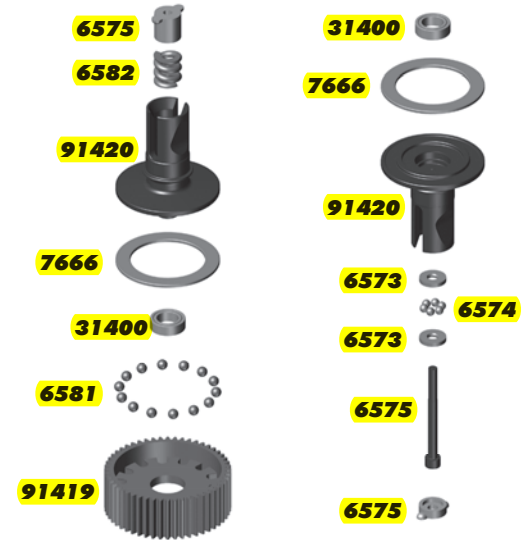

### :: Transmission

7337	.250x.125x.015" Washer	10
25202	M3 x 10mm FHCS	10
25203	M3 x 12mm FHCS	10
25211	M3 x 10mm BHCS	10
25237	Bearing, 5 x 10 x 4	2
31532	M3 x 8mm BHCS	10
89203	M3 x 16mm BHC	10
91132	4x4 Idler Gear Shaft	1
91428	Motor Plate (Blue), B5	1
91430	Gearbox	Pr.
91431	Gear Cover / Motor Guard	1
91466	Diff and Idler Gear	1
91563	FT Bearing, 10 x 15 x 4	4
91606	Aluminum Top Shaft V2	1

### :: Slipper Clutch

7485	FT V2 Slipper Hubs	2
9611	Slipper Pad	2
9648	69T 48P Spur Gear	1
9649	72T 48P Spur Gear	1
9650	75T 48P Spur Gear	1
9651	81T 48P Spur Gear	1
9652	78T 48P Spur Gear	1
9653	84T 48P Spur Gear	1
9654	87T 48P Spur Gear (Kit)	1
9739	Slipper Spring	1
31530	M3 x 5 BHCS	10
71023	Belt Cover Cap	2
91423	Slipper Spring Adapter	2
91431	Gear Cover (Black)	1
91738	M4 Serrated Nuts, Black	8

### :: Pinion Gears

1335	17T 48P Aluminum Pinion Gear	1	1349	31T 48P Aluminum Pinion Gear	1
1336	18T 48P Aluminum Pinion Gear	1	1350	32T 48P Aluminum Pinion Gear	1
1337	19T 48P Aluminum Pinion Gear	1	1351	33T 48P Aluminum Pinion Gear	1
1338	20T 48P Aluminum Pinion Gear	1	1352	34T 48P Aluminum Pinion Gear	1
1339	21T 48P Aluminum Pinion Gear	1	25225	M3 x 3mm Set Screw	20
1340	22T 48P Aluminum Pinion Gear	1			
1341	23T 48P Aluminum Pinion Gear	1			
1342	24T 48P Aluminum Pinion Gear	1			
1343	25T 48P Aluminum Pinion Gear	1			
1344	26T 48P Aluminum Pinion Gear	1			
1345	27T 48P Aluminum Pinion Gear	1			
1346	28T 48P Aluminum Pinion Gear	1			
1347	29T 48P Aluminum Pinion Gear	1			
1348	30T 48P Aluminum Pinion Gear	1			

**:: Turnbuckles and Servo Mounts**

<b>7337</b>	<b>.250 x .125 x .015" Washer</b>	<b>4</b>
<b>25201</b>	<b>M3 x 8MM FHCS</b>	<b>10</b>
<b>31532</b>	<b>M3 x 8 BHCS</b>	<b>10</b>
<b>71047</b>	<b>Servo Saver</b>	<b>1</b>
<b>91047</b>	<b>Heavy-duty Ballstud, 6mm</b>	<b>10</b>
<b>91391</b>	<b>Servo Mount and Steering Rack</b>	<b>1</b>
<b>91469</b>	<b>Ball Cups and Steering Link Set</b>	<b>1</b>
<b>91723</b>	<b>3x48mm Turnbuckles</b>	<b>2</b>