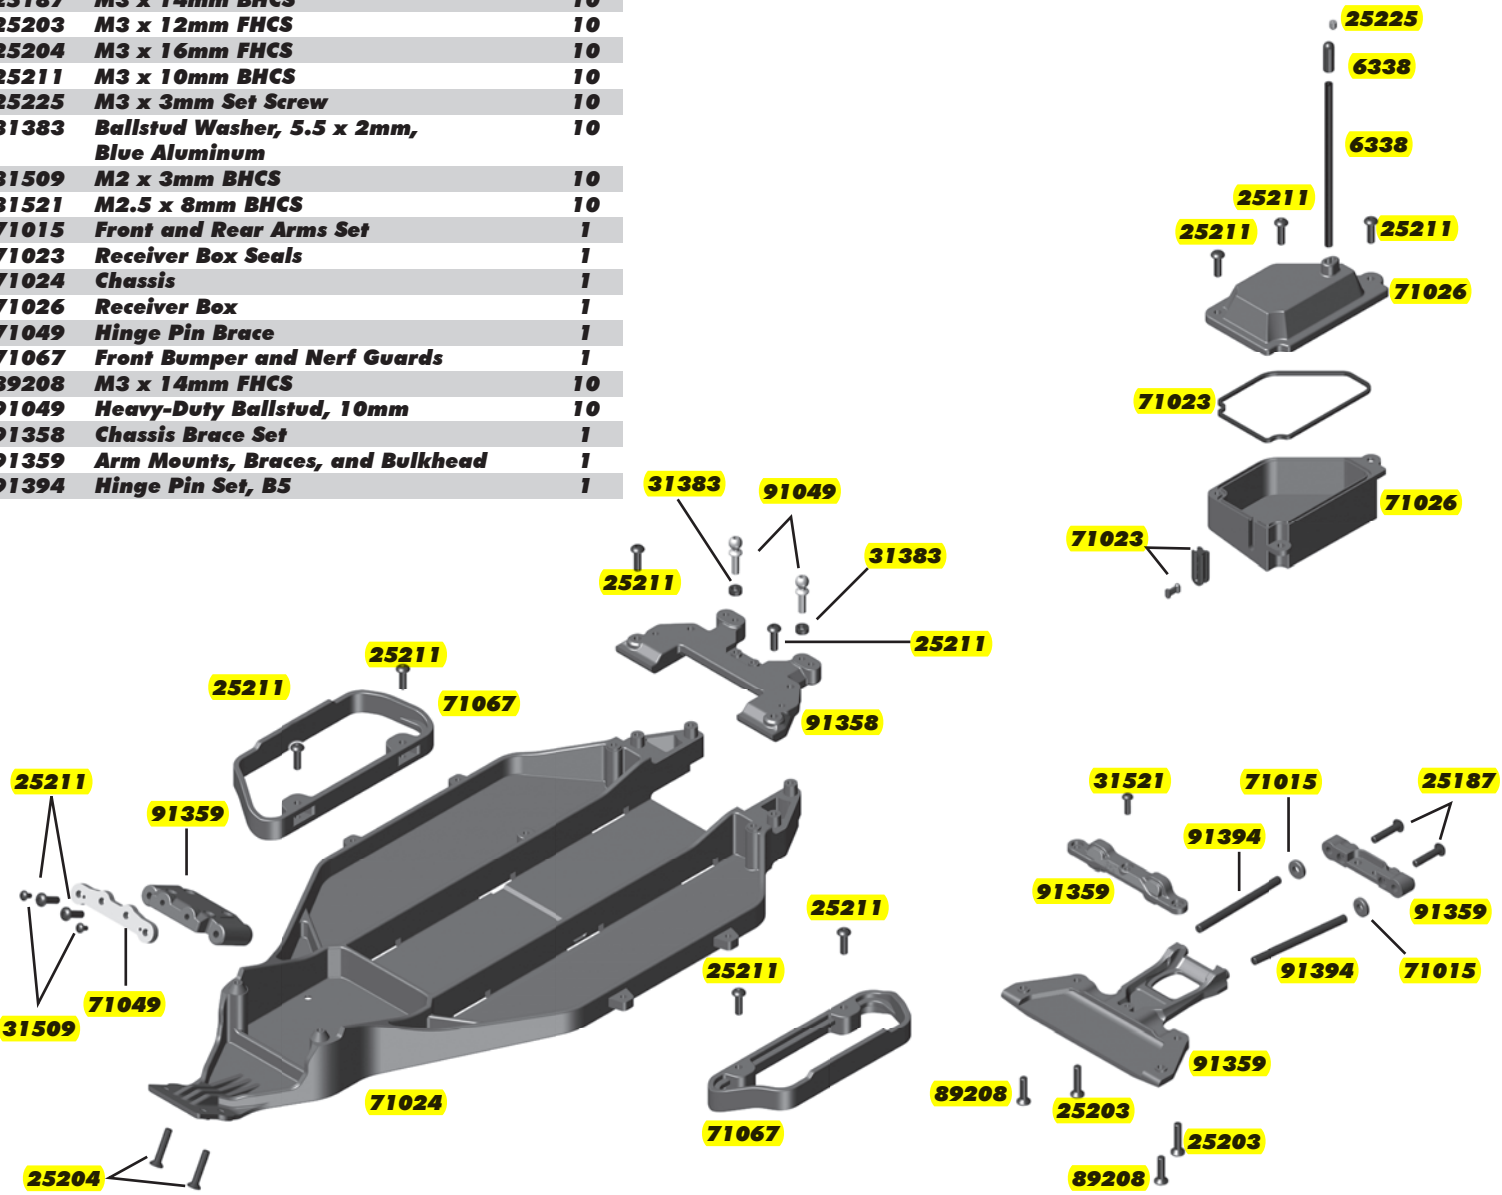

:: Chassis

6338	Antenna Tube & Cap (black)	1
25187	M3 x 14mm BHCS	10
25203	M3 x 12mm FHCS	10
25204	M3 x 16mm FHCS	10
25211	M3 x 10mm BHCS	10
25225	M3 x 3mm Set Screw	10
31383	Ballstud Washer, 5.5 x 2mm, Blue Aluminum	10
31509	M2 x 3mm BHCS	10
31521	M2.5 x 8mm BHCS	10
71015	Front and Rear Arms Set	1
71023	Receiver Box Seals	1
71024	Chassis	1
71026	Receiver Box	1
71049	Hinge Pin Brace	1
71067	Front Bumper and Nerf Guards	1
89208	M3 x 14mm FHCS	10
91049	Heavy-Duty Ballstud, 10mm	10
91358	Chassis Brace Set	1
91359	Arm Mounts, Braces, and Bulkhead	1
91394	Hinge Pin Set, B5	1