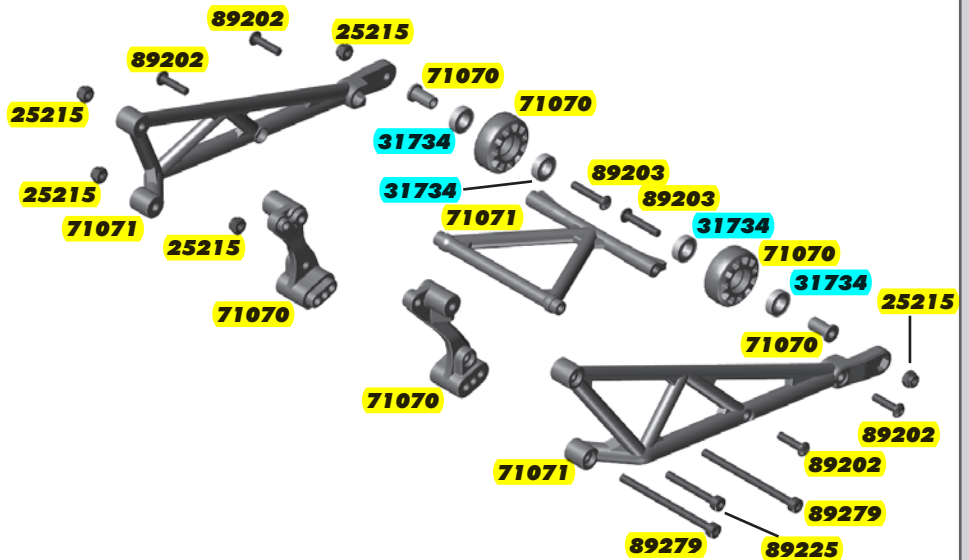

**:: Rear Arm**

31509	M2 x 3mm BHCS	10
71019	RC10T5M HD CVA Axle	2
71068	Suspension Arm Set	1
89202	M3 x 12mm BHCS	10
91048	Heavy-duty Ballstud, 8mm	10
91394	Hinge Pin Set, B5	1
91418	Rear Hubs and Wheel Hexes	Pr.
91436	CVA/Wheel Hex Pin, B5	4
91438	CVA Rebuild Kit, B5	1
91439	Rear CVA Bones, 65mm	2
91562	6x13x5 Ball Bearing	2
91563	10x15x4 Ball Bearing	2
91738	M4 Serrated Nuts, Black	8

**:: Battery Strap**

<b>71048</b>	<b>Battery Foam</b>	<b>1</b>
<b>71050</b>	<b>Hook and Loop Straps</b>	<b>2</b>

**:: Front Bumper**

<b>25203</b>	<b>M3 x 12mm FHCS</b>	<b>10</b>
<b>25204</b>	<b>M3 x 16mm FHCS</b>	<b>10</b>
<b>71067</b>	<b>Front Bumper and Nerf Bars</b>	<b>1</b>
<b>89202</b>	<b>M3 x 12mm BHCS</b>	<b>10</b>

**:: Wheelie Bar**

<b>25215</b>	<b>M3 Locknuts, Black</b>	<b>10</b>
<b>31734</b>	<b>M5x10x3mm Bearings</b>	<b>4</b>
<b>71070</b>	<b>Wheelie Bar Mount and Wheels</b>	<b>1</b>
<b>71071</b>	<b>Wheelie Bar Set</b>	<b>1</b>
<b>89202</b>	<b>M3x12mm BHCS</b>	<b>10</b>
<b>89203</b>	<b>M3x16mm BHCS</b>	<b>10</b>
<b>89225</b>	<b>M3x24mm SHCS</b>	<b>10</b>
<b>89279</b>	<b>M3x45mm SHCS</b>	<b>10</b>