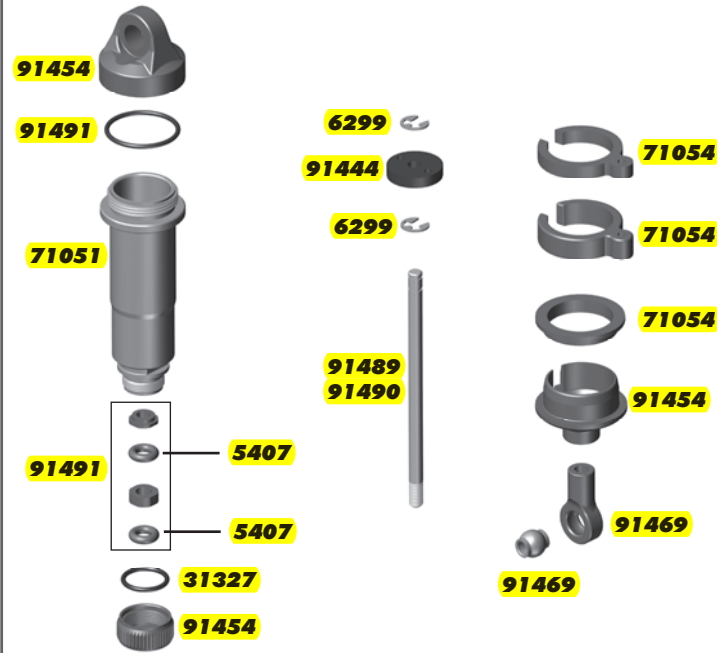

### :: Shocks

5407	Red O-Rings	8
6299	E-Clip	12
31327	FT VCS3 Shock Bottom Caps	2
71051	Shock Body 12 x 27.5mm	2
71054	Spring Clips and Retainer	1
91444	Shock Accessories Set	1
91454	Shock Caps and Spring Cups	4 ea.
91469	Shock Pivot Ball and Rod End	4
91489	27.5 x 3MM Shock Shaft	2
91491	12MM V2 Shock Rebuild Kit	1