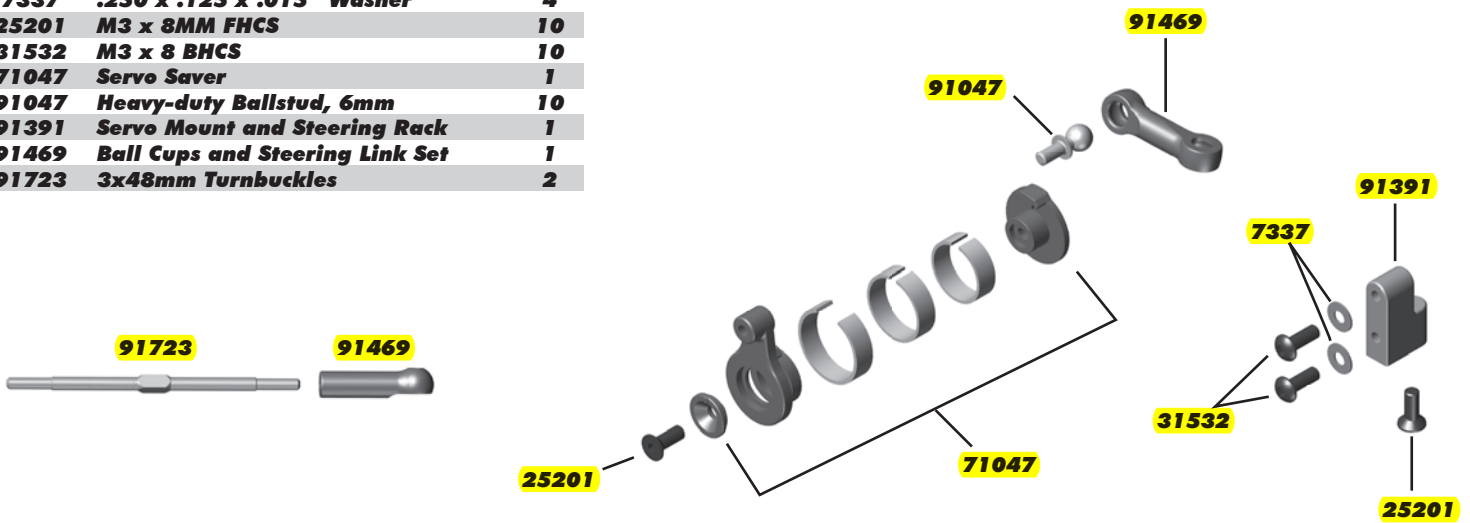

:: Turnbuckles and Servo Mounts

7337	.250 x .125 x .015" Washer	4
25201	M3 x 8MM FHCS	10
31532	M3 x 8 BHCS	10
71047	Servo Saver	1
91047	Heavy-duty Ballstud, 6mm	10
91391	Servo Mount and Steering Rack	1
91469	Ball Cups and Steering Link Set	1
91723	3x48mm Turnbuckles	2