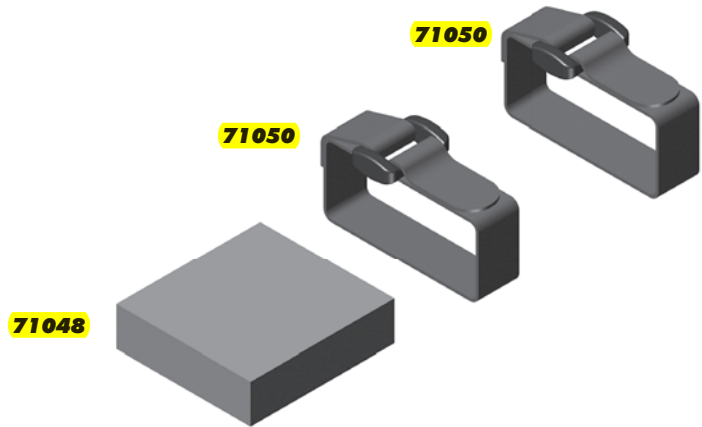

:: Battery Strap

71048	Battery Foam	1
71050	Hook and Loop Straps	2