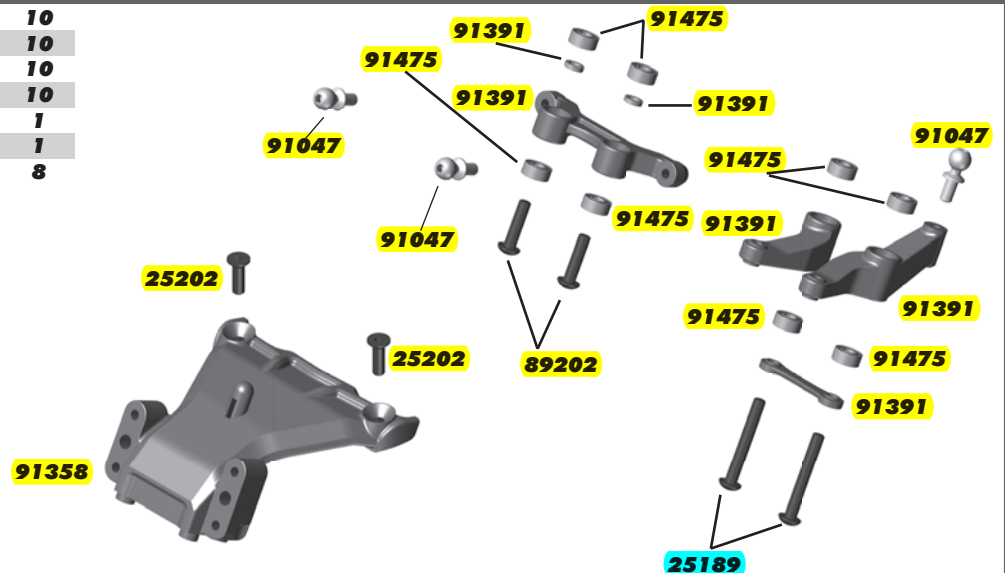

:: Front Bulkhead / Steering

25189	M3 x 22mm BHCS	10
25202	M3 x 10mm FHCS	10
89202	M3 x 12mm BHCS	10
91047	Heavy-duty Ballstud, 6mm	10
91358	Top Plate	1
91391	Steering Set, B5	1
91475	3x7x3 Ball Bearing	8