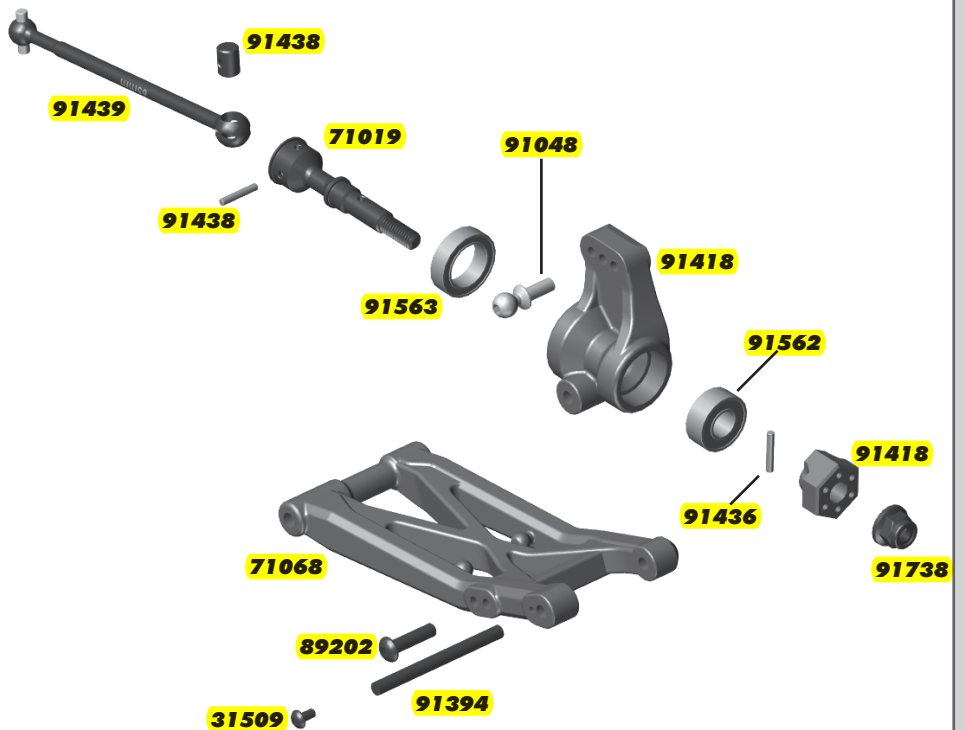

:: Rear Arm

31509	M2 x 3mm BHCS	10
71019	RC10T5M HD CVA Axle	2
71068	Suspension Arm Set	1
89202	M3 x 12mm BHCS	10
91048	Heavy-duty Ballstud, 8mm	10
91394	Hinge Pin Set, B5	1
91418	Rear Hubs and Wheel Hexes	Pr.
91436	CVA/Wheel Hex Pin, B5	4
91438	CVA Rebuild Kit, B5	1
91439	Rear CVA Bones, 65mm	2
91562	6x13x5 Ball Bearing	2
91563	10x15x4 Ball Bearing	2
91738	M4 Serrated Nuts, Black	8