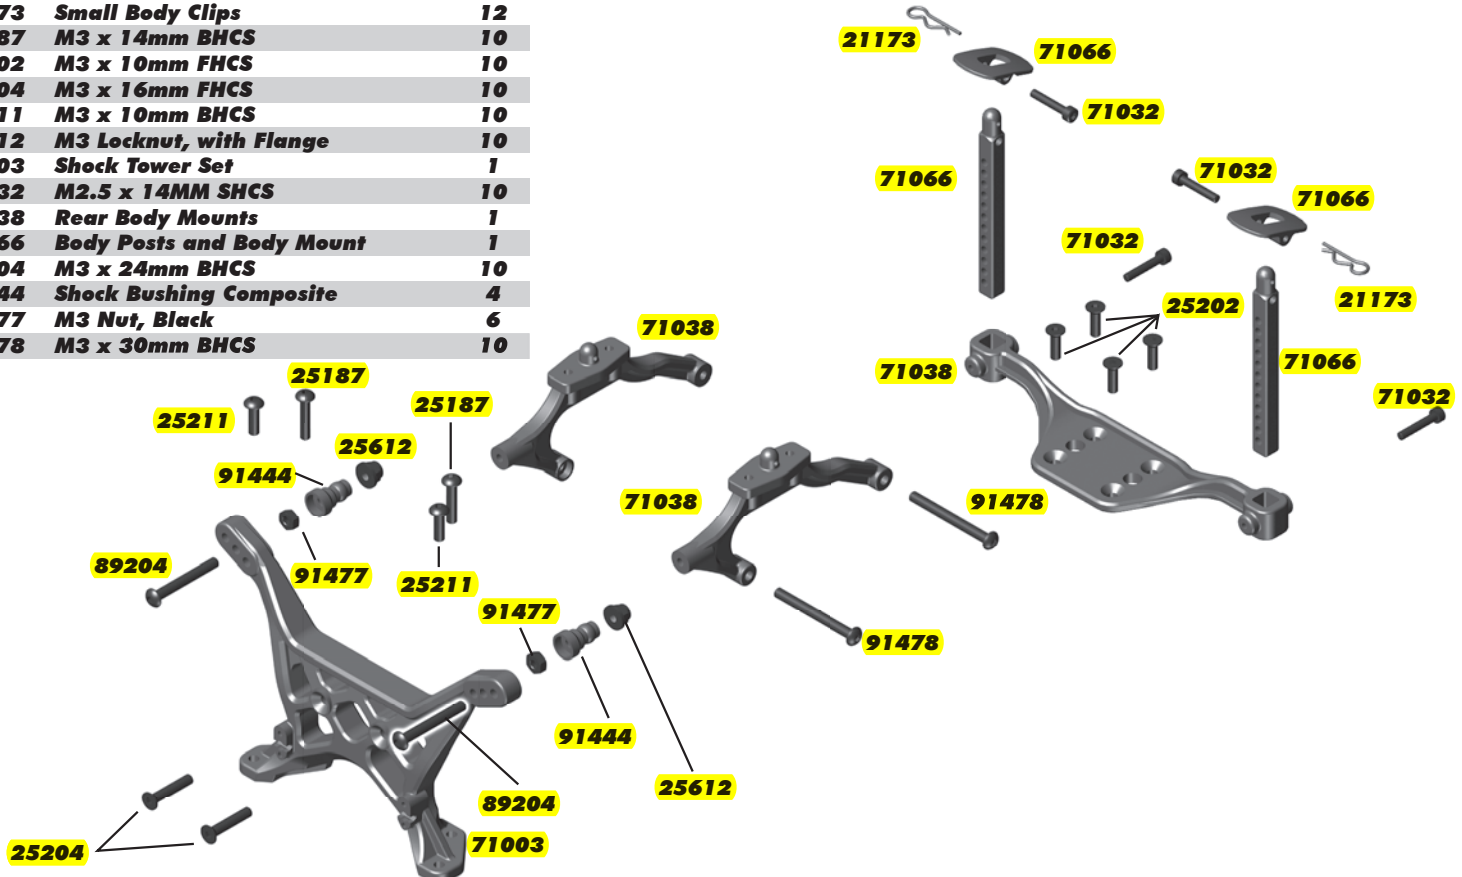

:: Rear Shock Tower

21173	Small Body Clips	12
25187	M3 x 14mm BHCS	10
25202	M3 x 10mm FHCS	10
25204	M3 x 16mm FHCS	10
25211	M3 x 10mm BHCS	10
25612	M3 Locknut, with Flange	10
71003	Shock Tower Set	1
71032	M2.5 x 14MM SHCS	10
71038	Rear Body Mounts	1
71066	Body Posts and Body Mount	1
89204	M3 x 24mm BHCS	10
91444	Shock Bushing Composite	4
91477	M3 Nut, Black	6
91478	M3 x 30mm BHCS	10