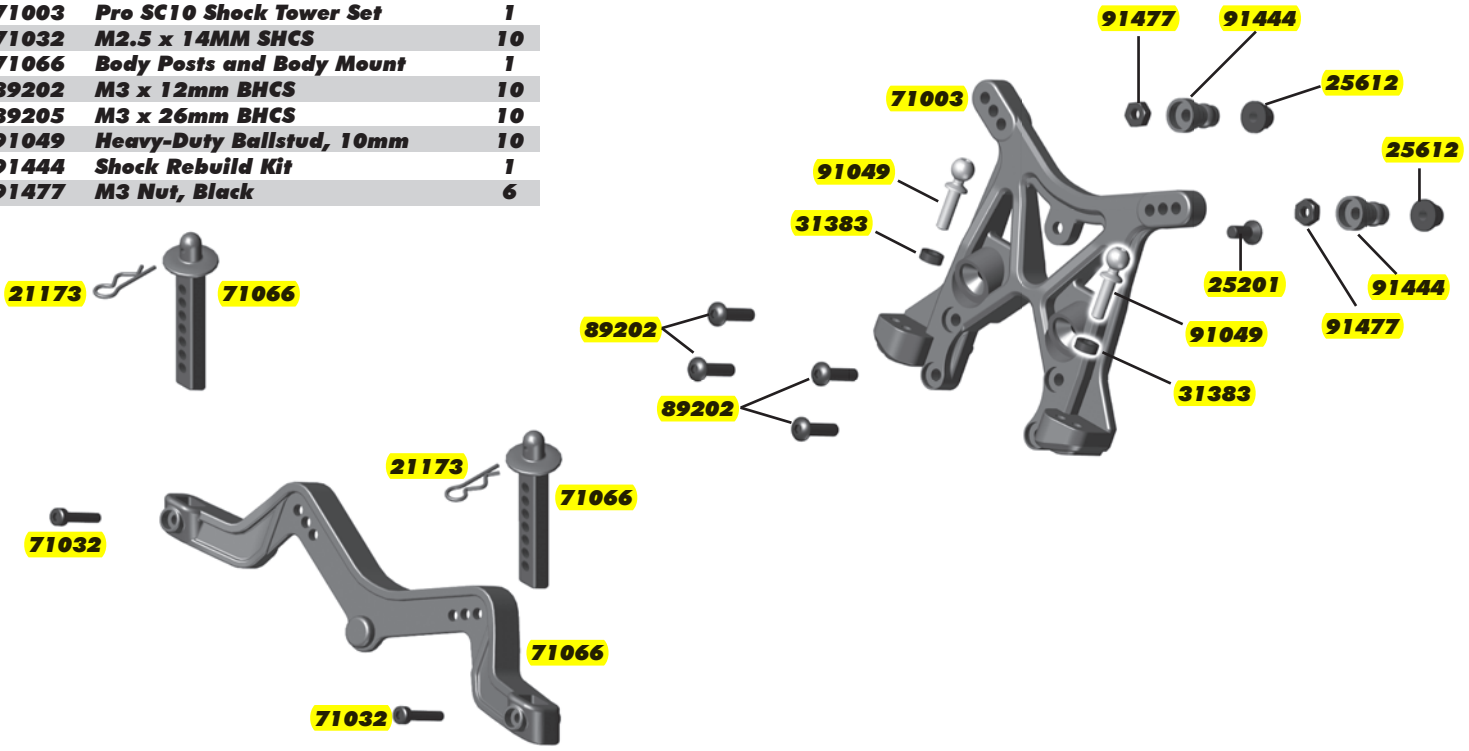

:: Front Shock Tower

21173	Small Body Clips	12
25201	M3 x 8mm FHCS	20
25612	M3 Locknut, with flange	20
31383	Ballstud Washer, 5.5 x 2mm, Blue Aluminum	10
71003	Pro SC10 Shock Tower Set	1
71032	M2.5 x 14MM SHCS	10
71066	Body Posts and Body Mount	1
89202	M3 x 12mm BHCS	10
89205	M3 x 26mm BHCS	10
91049	Heavy-Duty Ballstud, 10mm	10
91444	Shock Rebuild Kit	1
91477	M3 Nut, Black	6