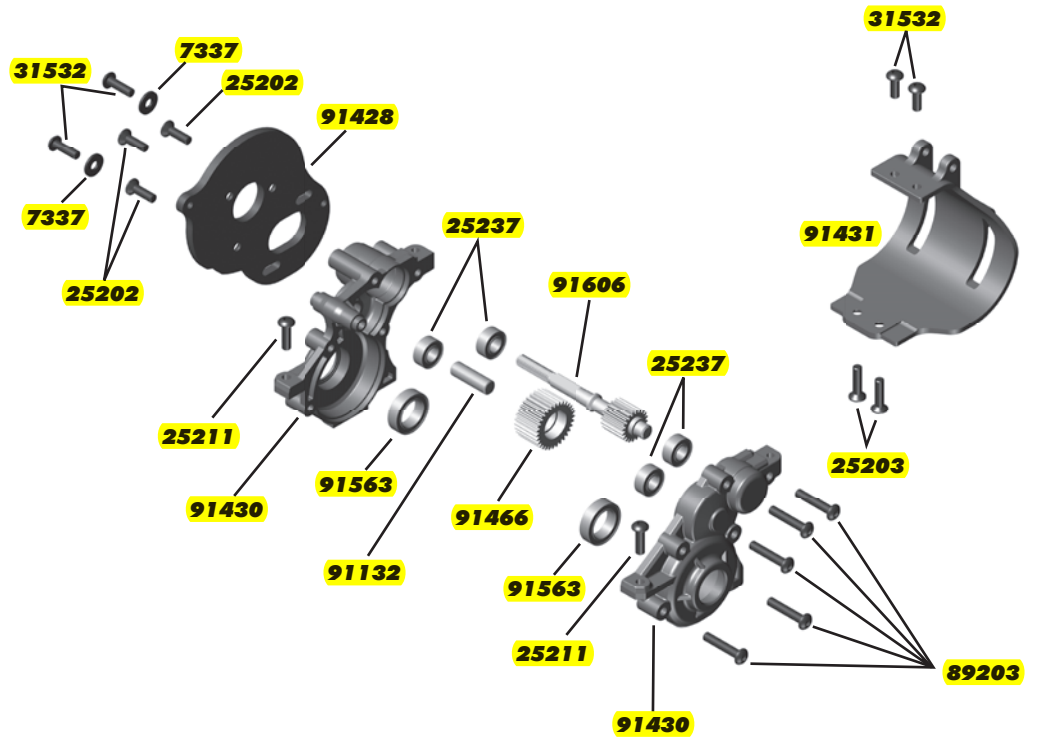

### :: Transmission

7337	.250x.125x.015" Washer	10
25202	M3 x 10mm FHCS	10
25203	M3 x 12mm FHCS	10
25211	M3 x 10mm BHCS	10
25237	Bearing, 5 x 10 x 4	2
31532	M3 x 8mm BHCS	10
89203	M3 x 16mm BHC	10
91132	4x4 Idler Gear Shaft	1
91428	Motor Plate (Blue), B5	1
91430	Gearbox	Pr.
91431	Gear Cover / Motor Guard	1
91466	Diff and Idler Gear	1
91563	FT Bearing, 10 x 15 x 4	4
91606	Aluminum Top Shaft V2	1