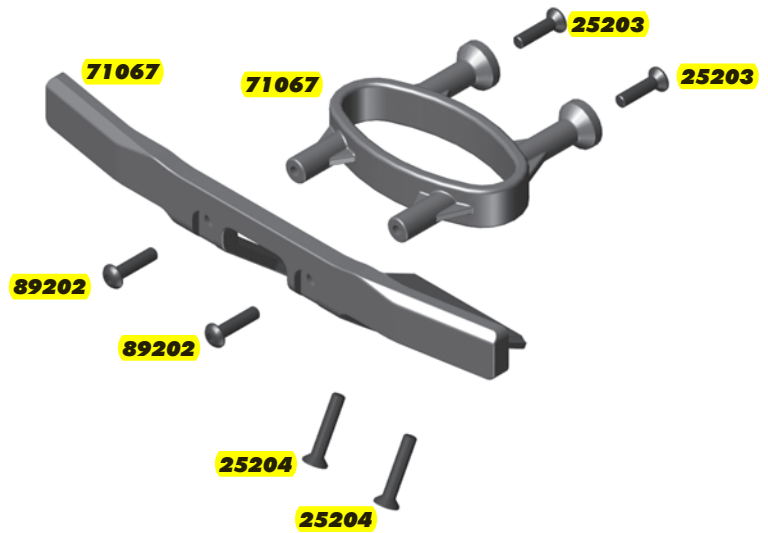

**:: Front Arm**

25189	M3 x 22mm BHCS	10
25215	M3 Locknut, Black	20
25237	Bearing, 5 x 10 x 4	2
31509	M2 x 3mm BHCS	10
31530	M3 x 5mm BHCS	10
71068	Suspension Arm Set	1
71127	Front Axle	2
89202	M3 x 12mm BHCS	10
91047	Heavy-duty Ballstud, 6mm	10
91048	Heavy-duty Ballstud, 8mm	10
91394	Hinge Pin Set, B5	1
91402	Caster Block Bushing, B5	4
91417	Caster and Steering Blocks	Pr.
91738	M4 Serrated Nuts, Black	8

**:: Rear Arm**

31509	M2 x 3mm BHCS	10
71019	RC10T5M HD CVA Axle	2
71068	Suspension Arm Set	1
89202	M3 x 12mm BHCS	10
91048	Heavy-duty Ballstud, 8mm	10
91394	Hinge Pin Set, B5	1
91418	Rear Hubs and Wheel Hexes	Pr.
91436	CVA/Wheel Hex Pin, B5	4
91438	CVA Rebuild Kit, B5	1
91439	Rear CVA Bones, 65mm	2
91562	6x13x5 Ball Bearing	2
91563	10x15x4 Ball Bearing	2
91738	M4 Serrated Nuts, Black	8

**:: Battery Strap**

<b>71048</b>	<b>Battery Foam</b>	<b>1</b>
<b>71050</b>	<b>Hook and Loop Straps</b>	<b>2</b>

**:: Front Bumper**

<b>25203</b>	<b>M3 x 12mm FHCS</b>	<b>10</b>
<b>25204</b>	<b>M3 x 16mm FHCS</b>	<b>10</b>
<b>71067</b>	<b>Front Bumper and Nerf Bars</b>	<b>1</b>
<b>89202</b>	<b>M3 x 12mm BHCS</b>	<b>10</b>