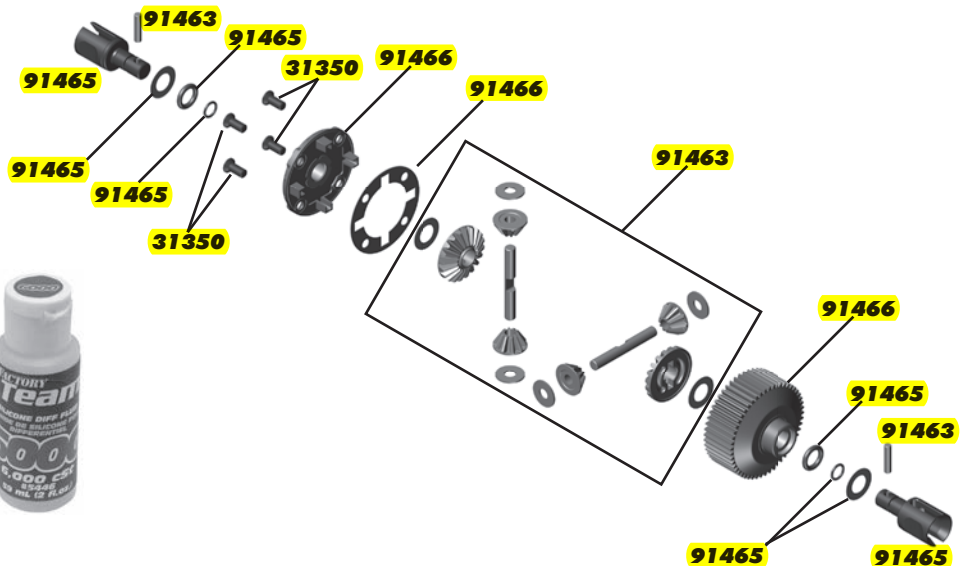

:: Differential Fluids

5444	Silicone Diff Fluid 4,000CST	1
5446	Silicone Diff Fluid 6,000CST	1
5447	Silicone Diff Fluid 15,000CST	1
5448	Silicone Diff Fluid 80,000CST	1
5451	Silicone Diff Fluid 2,000CST	1
5452	Silicone Diff Fluid 3,000CST	1
5453	Silicone Diff Fluid 5,000CST	1
5454	Silicone Diff Fluid 7,000CST	1
5455	Silicone Diff Fluid 10,000CST	1
5456	Silicone Diff Fluid 20,000CST	1
5457	Silicone Diff Fluid 30,000CST	1
5458	Silicone Diff Fluid 60,000CST	1
5459	Silicone Diff Fluid 100,000CST	1
5461	Silicone Diff Fluid 200,000CST	1
5463	Silicone Diff Fluid 500,000CST	1
5464	Silicone Diff Fluid 1,000,000CST	1