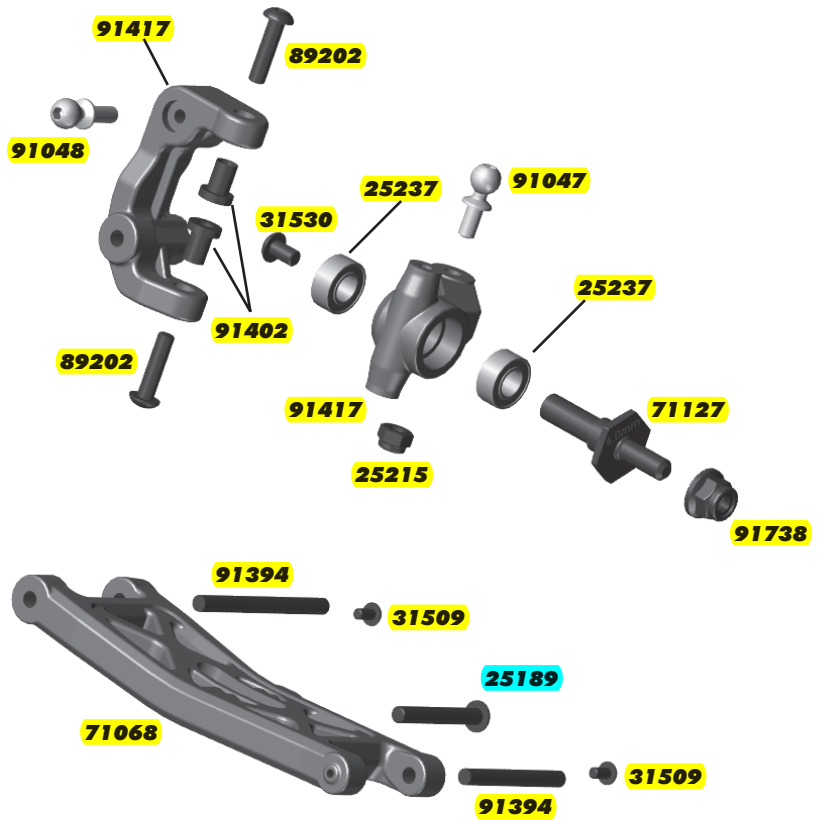

:: Front Arm

25189	M3 x 22mm BHCS	10
25215	M3 Locknut, Black	20
25237	Bearing, 5 x 10 x 4	2
31509	M2 x 3mm BHCS	10
31530	M3 x 5mm BHCS	10
71068	Suspension Arm Set	1
71127	Front Axle	2
89202	M3 x 12mm BHCS	10
91047	Heavy-duty Ballstud, 6mm	10
91048	Heavy-duty Ballstud, 8mm	10
91394	Hinge Pin Set, B5	1
91402	Caster Block Bushing, B5	4
91417	Caster and Steering Blocks	Pr.
91738	M4 Serrated Nuts, Black	8